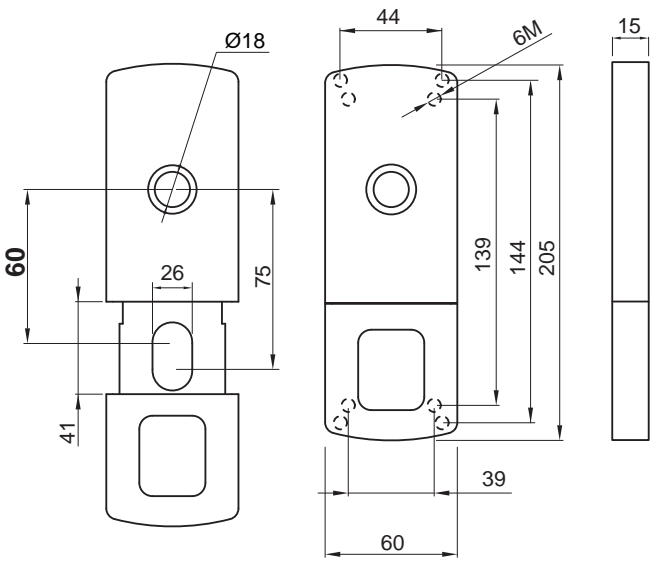

Colori e finiture disponibili / Colors and finishes available

N Nero / Black

Versioni speciali / Special versions

KA chiavi uguali
KA keys alike

Accessori / Accessories

KT018

Sporgenze protette / Protrusions covered

Max. 12 mm

Imballo / Packaging

x 1 +

Chiavi / Keys

KMOP85