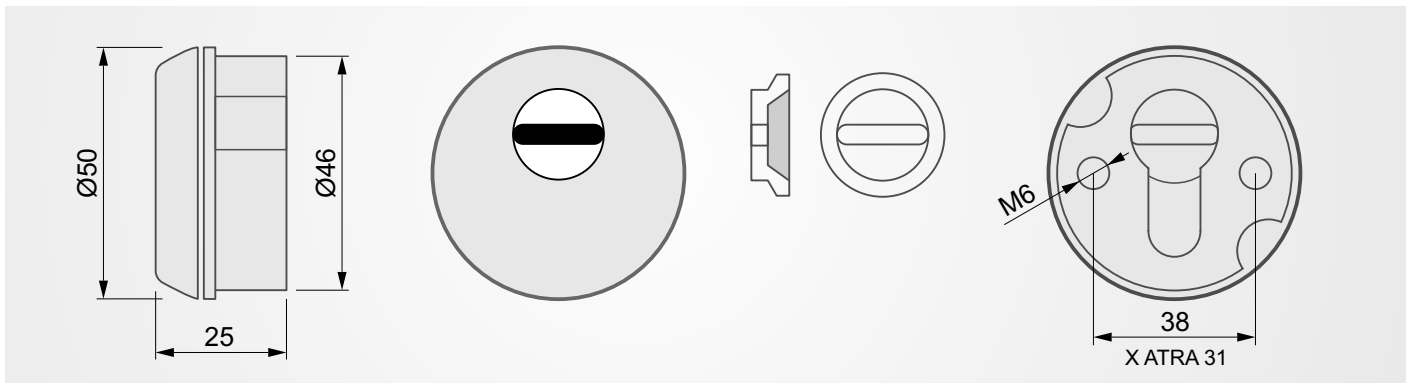

BEEW SPRING

MOSTRINA	X ATRA	
BEEW200 25 ..	BEEW300 25 ..	
<p>FINITURE</p> <ul style="list-style-type: none"> Cromo lucido (C) Bright Chrome (C) Cromo satinato (T) Satin Chrome (T) Bronzo (B) Bronze (B) PVD Ottone (2) PVD Brass (2) 		