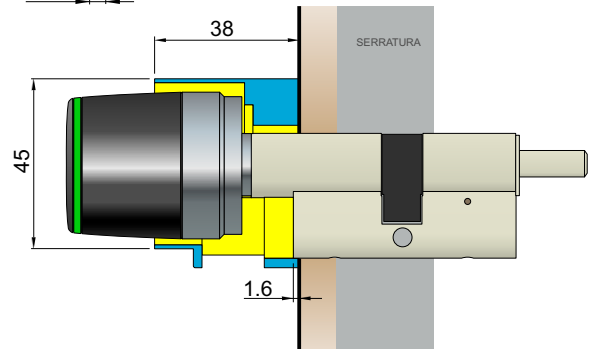

A4529
X ATRA

FINITURE / FINISHES

② Inox PVD gold color

Ⓜ Inox satin