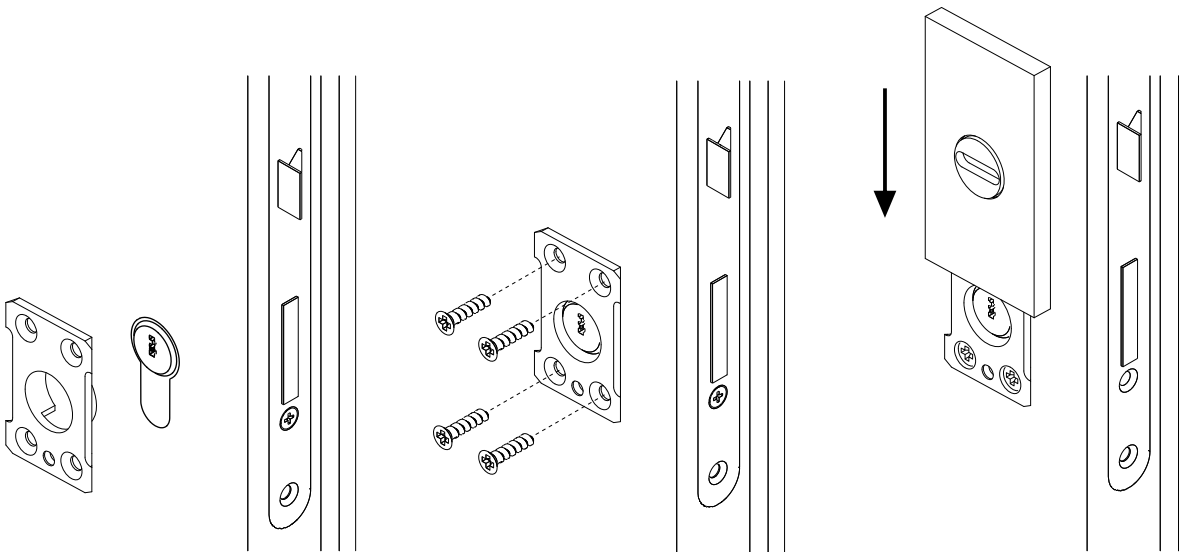

NXCLF

COLORI DISPONIBILI / COLOURS AVAILABLE

- | | |
|-------------------------------|-----|
| Cromo lucido / Bright Chrome | (C) |
| Cromo satinato / Satin Chrome | (T) |
| Bronzo / Bronze | (B) |
| Ottone lucido / Bright Brass | (L) |
| PVD Ottone / PVD Brass | (2) |