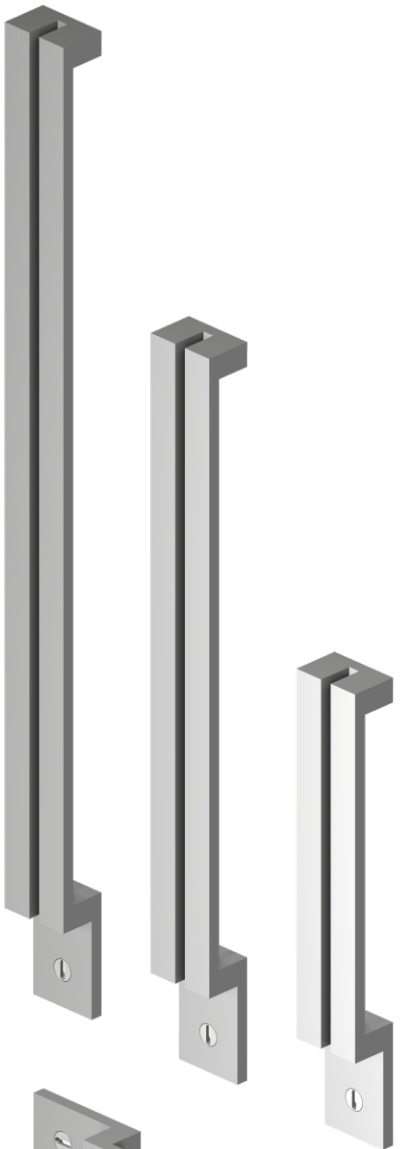

**OPTIONAL**

**FINITURE / FINISHES**

- Ⓜ Argento anodizzato  
Anodized Silver
- Ⓜ Inox satinato  
Stainless steel
- Ⓝ Nero  
Black
- Ⓟ Bronzo  
Bronze
- ⓂⓂ Cubicatura grigia/nera  
Water transfer printing grey/black
- ⓂⓂ Cubicatura grigia/satinata  
Water transfer printing grey/satin

**NX4408**  
ALUMINUM  
A=300mm

**NX4443**  
INOX  
A=300mm

**NX4446**  
INOX  
A=600mm

**NX4448**  
INOX  
A=800mm

**NX444-30** A=300mm  
**NX444-60** A=600mm

**SPESSORI  
OPTIONAL**  
A0592 sp. 1mm  
A0591 sp. 2mm

**OPTIONAL**

**FINITURE / FINISHES**

- Ⓧ Inox satinato  
Stainless steel
- Ⓝ Nero  
Black
- 2 PVD Ottone  
PVD Brass
- Ⓜ Cubicatura grigia/nera  
Water transfer printing grey/black
- Ⓜ Cubicatura grigia/satinata  
Water transfer printing grey/satin