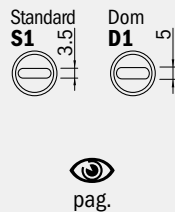

**NX4408**  
ALUMINUM  
A=300mm

**NX4443**  
INOX  
A=300mm

**NX4446**  
INOX  
A=600mm

**NX4448**  
INOX  
A=800mm

**NX444-30** A=300mm  
**NX444-60** A=600mm

**SPESSORI  
OPTIONAL**  
A0592 sp. 1mm  
A0591 sp. 2mm

**OPTIONAL**

**FINITURE / FINISHES**

- Ⓧ Inox satinato  
Stainless steel
- Ⓝ Nero  
Black
- 2 PVD Ottone  
PVD Brass
- Ⓜ Cubicatura grigia/nera  
Water transfer printing grey/black
- Ⓜ Cubicatura grigia/satinata  
Water transfer printing grey/satin