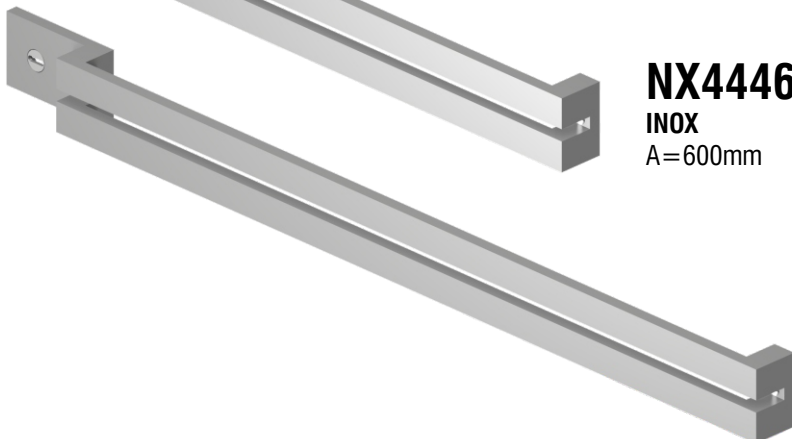

**OPTIONAL**

**FINITURE / FINISHES**

- Ⓜ Argento anodizzato  
Anodized Silver
- Ⓜ Inox satinato  
Stainless steel
- Ⓝ Nero  
Black
- Ⓟ Bronzo  
Bronze
- ⓂⓂ Cubicatura grigia/nera  
Water transfer printing grey/black
- ⓂⓂ Cubicatura grigia/satinata  
Water transfer printing grey/satin

**NX4408**  
ALUMINUM  
A=300mm

**NX4443**  
INOX  
A=300mm

**NX4446**  
INOX  
A=600mm

**NX4448**  
INOX  
A=800mm

**NX444-30** A=300mm  
**NX444-60** A=600mm

**SPESSORI  
OPTIONAL**  
A0592 sp. 1mm  
A0591 sp. 2mm

**OPTIONAL**

**FINITURE / FINISHES**

- Ⓧ Inox satinato  
Stainless steel
- Ⓝ Nero  
Black
- 2 PVD Ottone  
PVD Brass
- Ⓜ Cubicatura grigia/nera  
Water transfer printing grey/black
- Ⓜ Cubicatura grigia/satinata  
Water transfer printing grey/satin