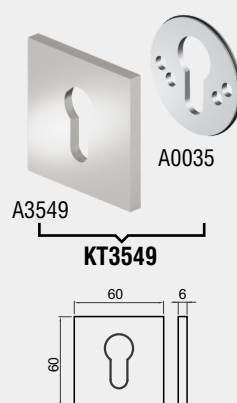

**OPTIONAL**

**FINITURE / FINISHES**

- Ⓜ Argento anodizzato  
Anodized Silver
- Ⓜ Inox satinato  
Stainless steel
- Ⓝ Nero  
Black
- Ⓟ Bronzo  
Bronze
- ⓂⓂ Cubicatura grigia/nera  
Water transfer printing grey/black
- ⓂⓂ Cubicatura grigia/satinata  
Water transfer printing grey/satin

**NX4408**  
ALUMINUM  
A=300mm

**NX4443**  
INOX  
A=300mm

**NX4446**  
INOX  
A=600mm

**NX4448**  
INOX  
A=800mm

**NX444-30** A=300mm  
**NX444-60** A=600mm

**SPESSORI  
OPTIONAL**  
A0592 sp. 1mm  
A0591 sp. 2mm

**OPTIONAL**

**FINITURE / FINISHES**

- Ⓧ Inox satinato  
Stainless steel
- Ⓝ Nero  
Black
- 2 PVD Ottone  
PVD Brass
- Ⓜ Cubicatura grigia/nera  
Water transfer printing grey/black
- Ⓜ Cubicatura grigia/satinata  
Water transfer printing grey/satin