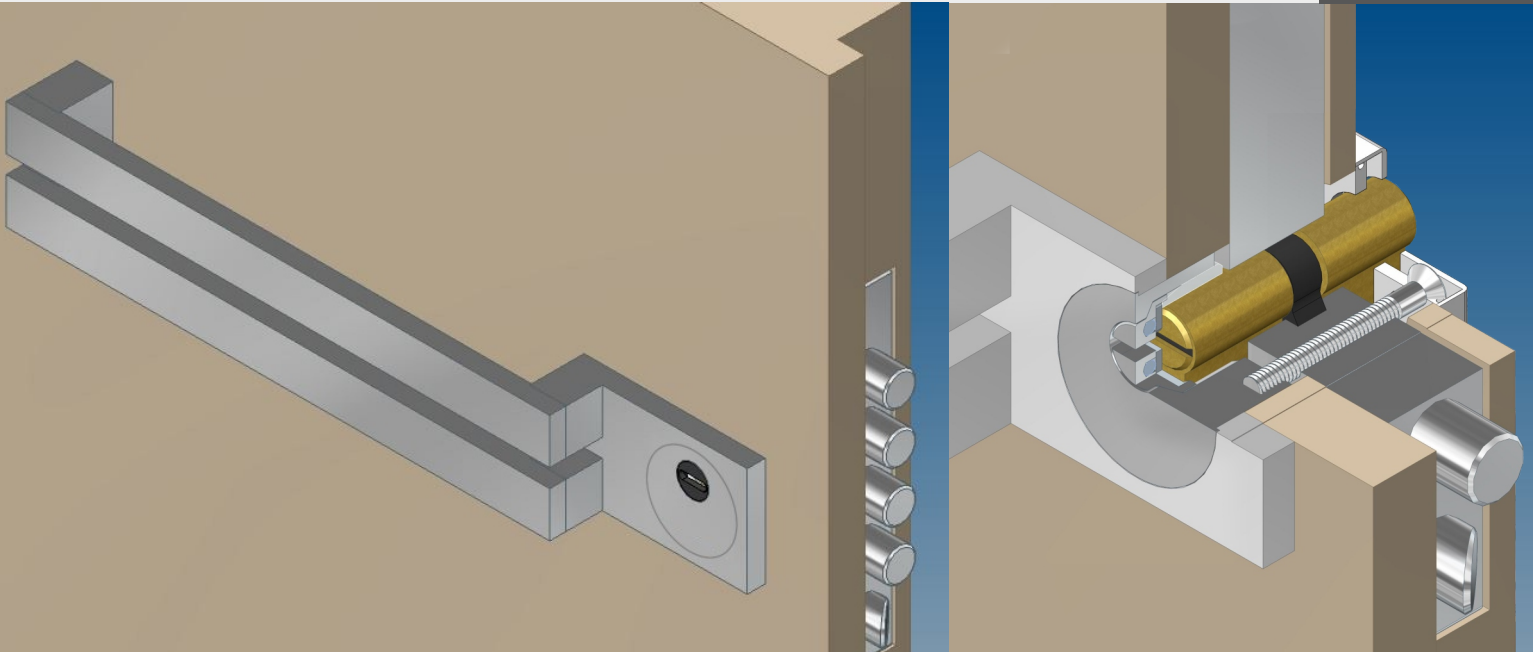

**NX4408**  
ALUMINUM  
A=300mm

**NX4443**  
INOX  
A=300mm

**NX4446**  
INOX  
A=600mm

**NX4448**  
INOX  
A=800mm

**NX444-30** A=300mm  
**NX444-60** A=600mm

**SPESSORI  
OPTIONAL**  
A0592 sp. 1mm  
A0591 sp. 2mm

**OPTIONAL**

**FINITURE / FINISHES**

- Ⓧ Inox satinato  
Stainless steel
- Ⓝ Nero  
Black
- 2 PVD Ottone  
PVD Brass
- Ⓜ Cubicatura grigia/nera  
Water transfer printing grey/black
- Ⓜ Cubicatura grigia/satinata  
Water transfer printing grey/satin