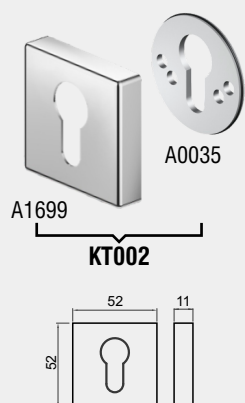

**OPTIONAL**

**FINITURE / FINISHES**

- Ⓜ Argento anodizzato  
Anodized Silver
- Ⓜ Inox satinato  
Stainless steel
- Ⓝ Nero  
Black
- Ⓟ Bronzo  
Bronze
- ⓂⓂ Cubicatura grigia/nera  
Water transfer printing grey/black
- ⓂⓂ Cubicatura grigia/satinata  
Water transfer printing grey/satin

**NX4408**  
ALUMINUM  
A=300mm

**NX4443**  
INOX  
A=300mm

**NX4446**  
INOX  
A=600mm

**NX4448**  
INOX  
A=800mm

**NX444-30** A=300mm  
**NX444-60** A=600mm

**SPESSORI  
OPTIONAL**  
A0592 sp. 1mm  
A0591 sp. 2mm