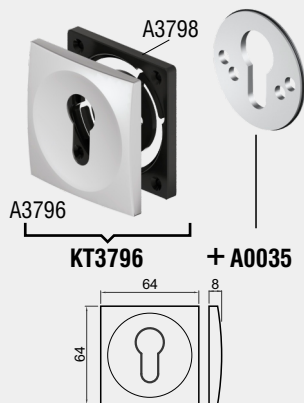

OPTIONAL

FINITURE / FINISHES

- Ⓜ Argento anodizzato
  Anodized Silver
- Ⓜ Inox satinato
  Stainless steel
- Ⓝ Nero
  Black
- Ⓟ Bronzo
  Bronze
- ⓂⓂ Cubicatura grigia/nera
  Water transfer printing grey/black
- ⓂⓂ Cubicatura grigia/satinata
  Water transfer printing grey/satin