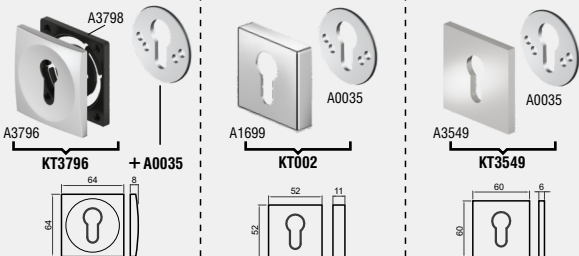

**NX4408**  
ALUMINUM  
A=300mm

**NX4443**  
INOX  
A=300mm

**NX4446**  
INOX  
A=600mm

**NX4448**  
INOX  
A=800mm

**NX444-30** A=300mm  
**NX444-60** A=600mm

**SPESSORI  
OPTIONAL**  
A0592 sp. 1mm  
A0591 sp. 2mm

**OPTIONAL**

**FINITURE / FINISHES**

- Ⓧ Inox satinato  
Stainless steel
- Ⓝ Nero  
Black
- 2 PVD Ottone  
PVD Brass
- Ⓜ Cubicatura grigia/nera  
Water transfer printing grey/black
- Ⓜ Cubicatura grigia/satinata  
Water transfer printing grey/satin