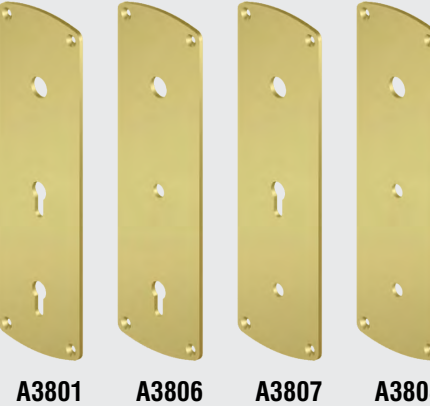

x FERBONA

FINITURE FINISHES

- **C** Cromo lucido
  Bright Chrome
- **T** Cromo satinato
  Satin Chrome
- **B** Bronzo
  Bronze
- **2** PVD Ottono
  PVD Brass
- **9** Oro anodizzato
  Anodized Gold
- **6** Argento anodizzato
  Anodized Silver

pag. S1 D1

MA3536

MONOLITO KRYPTON

PAT. PEND. PAG 12

MA3633
MA3527
MA3626
MA3628

MONOLITO

PAT. PEND. PAG 32

MA2371
MA2665
MA1927
MA2702

MAG ROUND

PAT. PEND. PAG 74

MR12920
MR12925
MR12935
MR12945

MRM23

PAT. PEND. PAG 68

MR12320
MR12325
MR12335
MR12345

MAG3G

PAT. PEND. PAG 62

3G220
3G225
3G235

MAG4G

PAT. PEND. PAG 60

4G220
4G225
4G235

FINITURE FINISHES
C Cromo lucido Bright Chrome
T Cromo satinato Satin Chrome
B Bronzo Bronze
2 PVD Ottono PVD Brass
TT Ottono satinato Satin Brass
BS Bronzo satinato Satin Bronze
IT Inox satinato Stainless steel
C Cromo lucido Bright Chrome
T Cromo satinato Satin Chrome
B Bronzo Bronze
2 PVD Ottono PVD Brass
TT Ottono satinato Satin Brass
BS Bronzo satinato Satin Bronze
IT Inox satinato Stainless steel
C Cromo lucido Bright Chrome
T Cromo satinato Satin Chrome
B Bronzo Bronze
2 PVD Ottono PVD Brass
TT Ottono satinato Satin Brass
BS Bronzo satinato Satin Bronze
IT Inox satinato Stainless steel
C Cromo lucido Bright Chrome
T Cromo satinato Satin Chrome
B Bronzo Bronze
2 PVD Ottono PVD Brass
TT Ottono satinato Satin Brass
BS Bronzo satinato Satin Bronze
IT Inox satinato Stainless steel
C Cromo lucido Bright Chrome
T Cromo satinato Satin Chrome
B Bronzo Bronze
2 PVD Ottono PVD Brass
TT Ottono satinato Satin Brass
BS Bronzo satinato Satin Bronze
IT Inox satinato Stainless steel
C Cromo lucido Bright Chrome
T Cromo satinato Satin Chrome
B Bronzo Bronze
2 PVD Ottono PVD Brass
TT Ottono satinato Satin Brass
BS Bronzo satinato Satin Bronze
IT Inox satinato Stainless steel