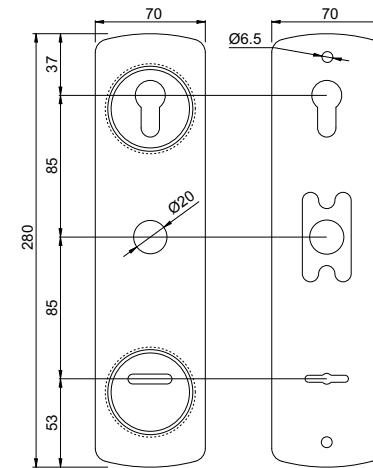

X STANDARD

FINITURE / FINISHES

- T Cromo satinato / Satin Chrome
- 2 PVD Ottone / PVD Brass
- B Bronzo / Bronze

FINITURE / FINISHES

- T Cromo satinato / Satin Chrome
- 2 PVD Ottonne / PVD Brass
- B Bronzo / Bronze