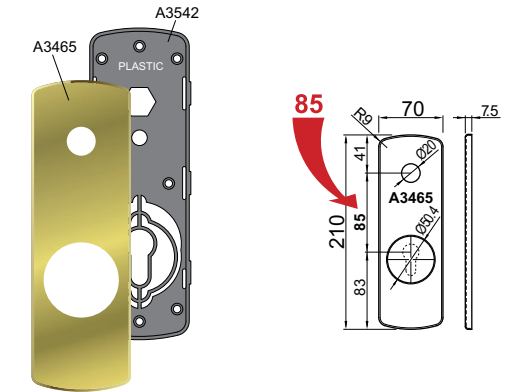

MONOLITO KRIPTON

MONOLITO

MAG ROUND

MRM23

MAG3G

MAG4G

FINITURE / FINISHES
C Cromo lucido Bright Chrome
T Cromo satinato Satin Chrome
B Bronzo Bronze
Z PVD Ottono PVD Brass
TT Ottono satinato Satin Brass
BS Bronzo satinato Satin Bronze
IT Inox satinato Stainless steel

FINITURE / FINISHES
T Cromo satinato Satin Chrome
Z PVD Ottono PVD Brass
B Bronzo Bronze