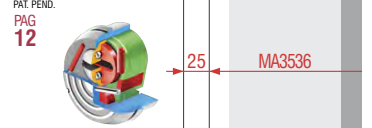

FINITURE / FINISHES

- **C** Cromo lucido
  Bright Chrome
- **T** Inox satinato
  Stainless steel
- **1** Cromo satinato
  Satin Chrome
- **2** PVD Ottono
  PVD Brass
- **B** Bronzo
  Bronze
- **BS** Bronzo satinato
  Satin Bronze
- **LZ** Ottono Zapponato
  Satin Brass

x FERBONA

FINITURE FINISHES

- **C** Cromo lucido
  Bright Chrome
- **T** Cromo satinato
  Satin Chrome
- **B** Bronzo
  Bronze
- **2** PVD Ottono
  PVD Brass
- **9** Oro anodizzato
  Anodized Gold
- **6** Argento anodizzato
  Anodized Silver

pag. S1 D1

MA3536

MONOLITO KRYPTON

PAT. PEND. PAG 12

MA3633
MA3527
MA3626
MA3628

MONOLITO

PAT. PEND. PAG 32

MA2371
MA2665
MA1927
MA2702

MAG ROUND

PAT. PEND. PAG 74

MR12920
MR12925
MR12935
MR12945

MRM23

PAT. PEND. PAG 68

MR12320
MR12325
MR12335
MR12345

MAG3G

PAT. PEND. PAG 62

3G220
3G225
3G235

MAG4G

PAT. PEND. PAG 60

4G220
4G225
4G235