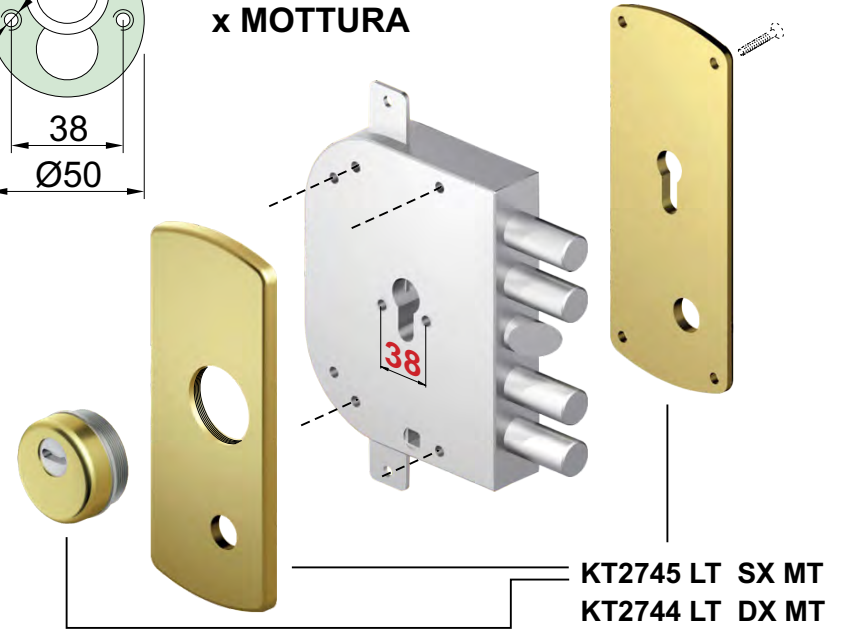

x CR SERIE 21 PE N
x MOTTURA