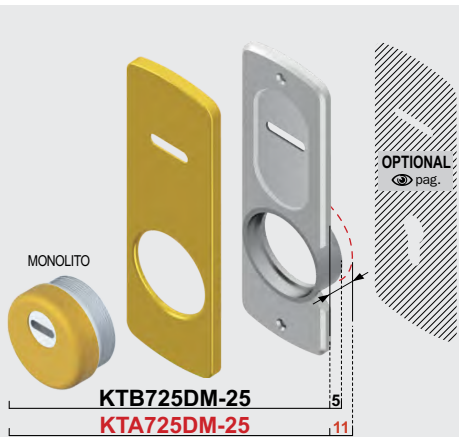

Model	Finish	Accessories	Notes
FILETTATO Ø 50	Cromo lucido	MA3536	
	Cromo satinato		
DIAMOND PAG 12	Cromo lucido	MA3633	
	Cromo satinato	MA3527	
MONOLITO KRIPTON PAG 22	Bronzo	MA3626	
	PVD Otton		
	Otton satinato	MA3628	
	Bronzo satinato		
MONOLITO PAG 32	Cromo lucido	MA2371	
	Cromo satinato	MA2665	
	Bronzo	MA1927	
	PVD Otton	MA2702	
MAG ROUND PAG 74	Cromo lucido	MR12920	MR29820
	Cromo satinato	MR12925	MR29825
	Bronzo	MR12935	
	PVD Otton	MR12945	
MRM23 PAG 68	Cromo lucido	MR12320	MR23820
	Cromo satinato	MR12325	MR23825
	Bronzo	MR12335	
	PVD Otton	MR12345	
MAG3G PAG 62	Cromo lucido	3G220	3G820
	Cromo satinato	3G225	
	Bronzo	3G235	
MAG4G PAG 60	Cromo lucido	4G220	
	Cromo satinato	4G225	4G825
	Bronzo	4G235	

FINITURE FINISHES

- C Cromo lucido
- T Cromo satinato
- B Bronzo
- Z PVD Otton
- TT Otton satinato
- BS Bronzo satinato
- IT Inox satinato

- C Cromo lucido
- T Cromo satinato
- B Bronzo
- Z PVD Otton
- TT Otton satinato
- BS Bronzo satinato
- IT Inox satinato

- C Cromo lucido
- T Cromo satinato
- B Bronzo
- Z PVD Otton
- TT Otton satinato
- BS Bronzo satinato
- IT Inox satinato

- C Cromo lucido
- T Cromo satinato
- B Bronzo
- Z PVD Otton
- TT Otton satinato
- BS Bronzo satinato
- IT Inox satinato

- C Cromo lucido
- T Cromo satinato
- B Bronzo
- Z PVD Otton
- TT Otton satinato
- BS Bronzo satinato
- IT Inox satinato

- C Cromo lucido
- T Cromo satinato
- Z PVD Otton
- TT Otton satinato
- BS Bronzo satinato
- IT Inox satinato

- C Cromo lucido
- T Cromo satinato
- Z PVD Otton
- TT Otton satinato
- BS Bronzo satinato
- IT Inox satinato