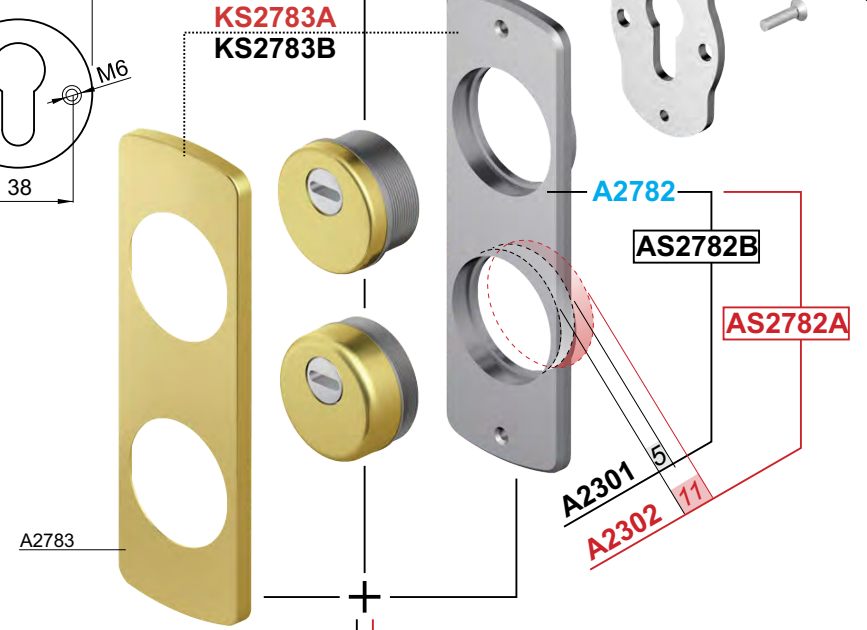

X FIAM 868

**X FIAM
X STANDARD**