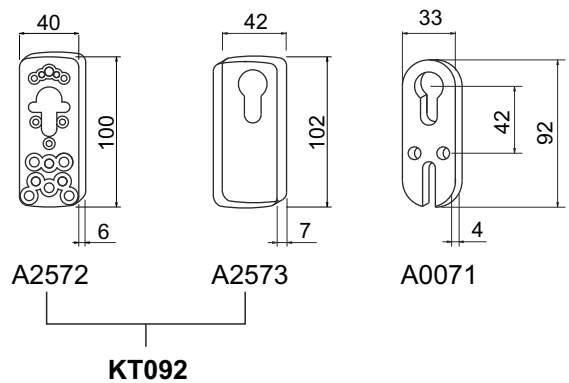

COLORI DISPONIBILI / COLOURS AVAILABLE

- Cromo lucido / Bright Chrome (C)
- Cromo satinato / Satin Chrome (T)
- Bronzo / Bronze (B)
- PVD Ottone / PVD Brass (2)
- Argento / Silver (6)
- Nero / Black (N)
- Bianco Ral 9010 / White Ral 9010 (W)

IMBALLO / PACKAGING