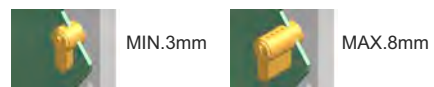

**KT092**

**COLORI DISPONIBILI / COLOURS AVAILABLE**

- Cromo lucido / Bright Chrome (C)
- Cromo satinato / Satin Chrome (T)
- Bronzo / Bronze (B)
- PVD Ottone / PVD Brass (2)

**IMBALLO / PACKAGING**

**SPORGENZE PROTETTE / PROTRUSIONS COVERED**