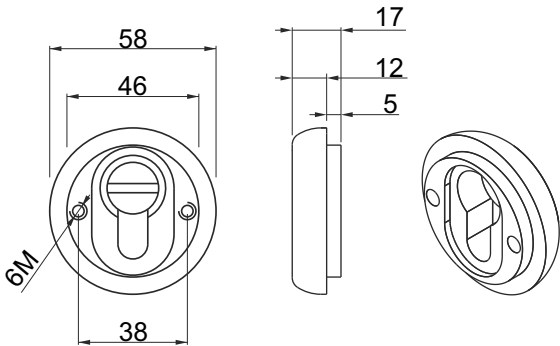

ACCESSORI / ACCESSORIES (OPTIONAL)

SPORGENZE PROTETTE / PROTRUSIONS COVERED

MIN.8mm

MAX.16mm

IMBALLO / PACKAGING

x 1

ROTORI DISPONIBILI / ROTORS AVAILABLE

OR07..
(X FIAM)