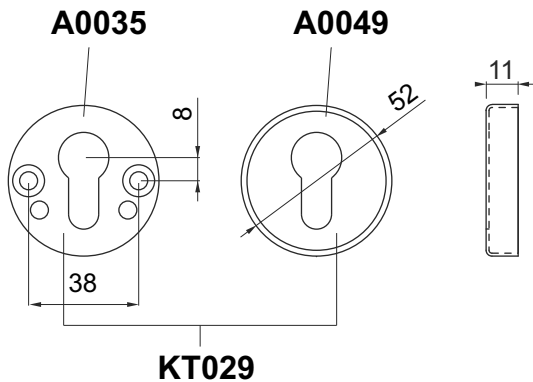

ACCESSORI / ACCESSORIES (OPTIONAL)

SPORGENZE PROTETTE / PROTRUSIONS COVERED

MIN.8mm

MAX.16mm

IMBALLO / PACKAGING

x 1

ROTORI DISPONIBILI / ROTORS AVAILABLE

OR07..
(X FIAM)