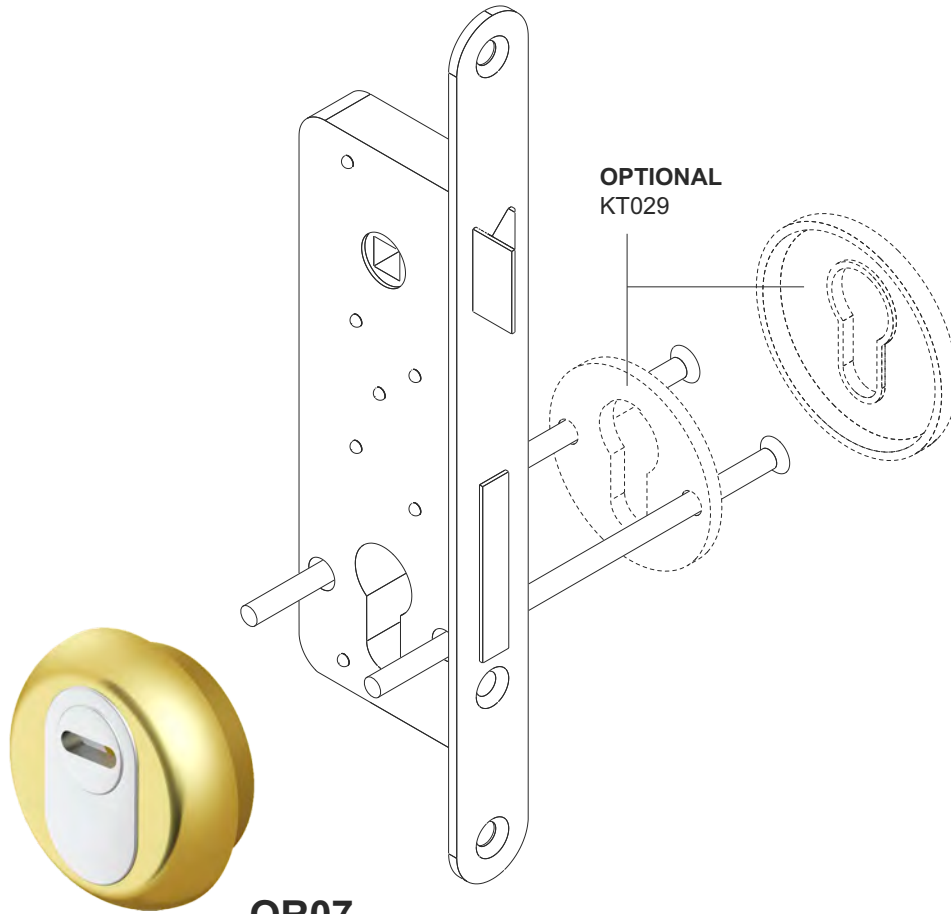

ACCESSORI / ACCESSORIES (OPTIONAL)

SPORGENZE PROTETTE / PROTRUSIONS COVERED

MIN.8mm

MAX.16mm

IMBALLO / PACKAGING

x 1

ROTORI DISPONIBILI / ROTORS AVAILABLE

OR07..
(X FIAM)