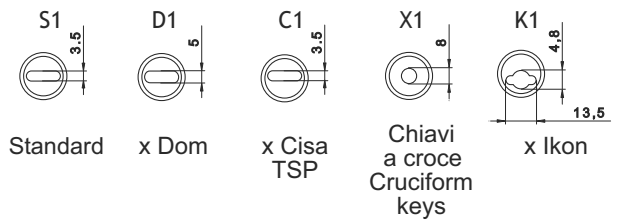

ACCESSORI / ACCESSORIES (OPTIONAL)

SPORGENZE PROTETTE / PROTRUSIONS COVERED

MIN.8mm

MAX.16mm

IMBALLO / PACKAGING

x 1

ROTORI DISPONIBILI / ROTORS AVAILABLE

OR07..
(X FIAM)