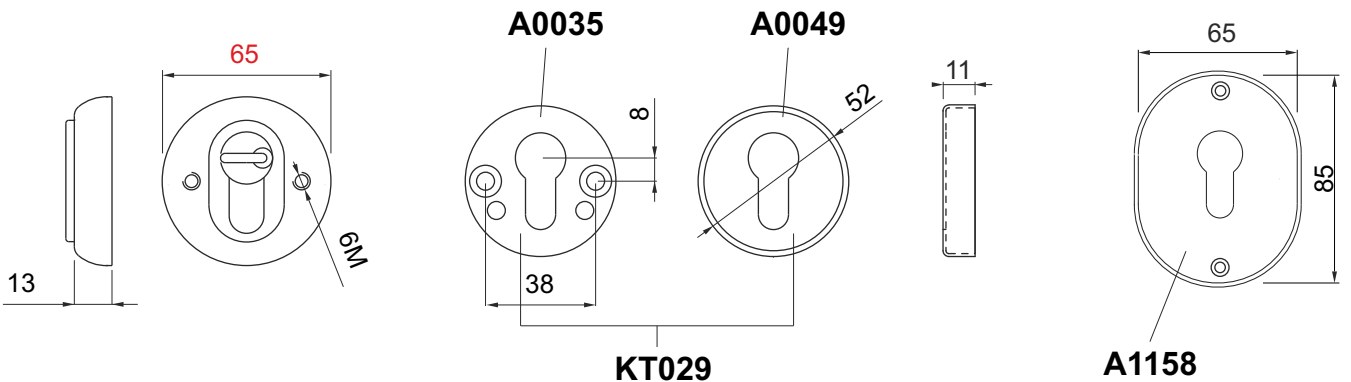

ACCESSORI / ACCESSORIES (OPTIONAL)

SPORGENZE PROTETTE / PROTRUSIONS COVERED

MIN.8mm

MAX.16mm

IMBALLO / PACKAGING

x 1

ROTORI DISPONIBILI / ROTORS AVAILABLE

OR07..
(X FIAM)