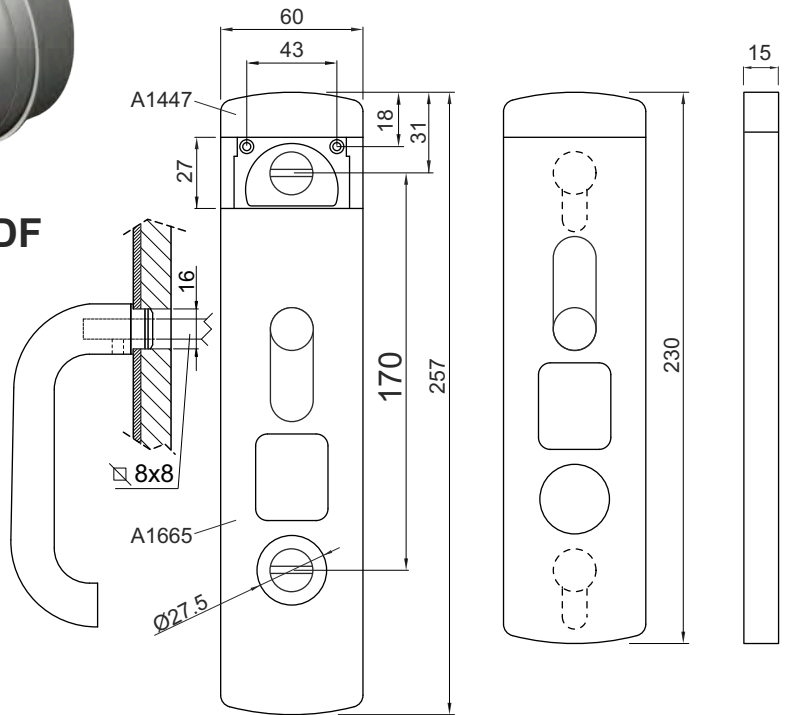

SPORGENZE PROTETTE / PROTRUSIONS COVERED

CHIAVI / KEYS

IMBALLO / PACKAGING