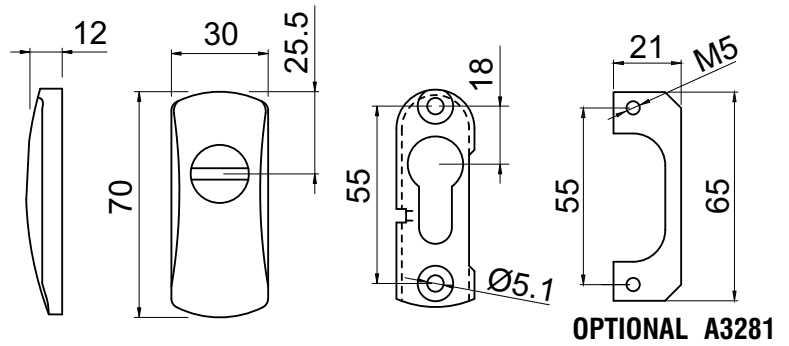

# SG08..

- W Bianco Ral 9010  
White Ral 9010
- C Cromo lucido  
Bright Chrome
- T Cromo satinato  
Satin Chrome
- 6 Argento anodizzato  
Anodized Silver
- IT Inox satinato  
Stainless steel

- N Nero  
Black
- 8 PVD Nero lucido  
PVD Bright black
- T8 PVD Nero antracite  
PVD Satin Black
- B Bronzo  
Bronze
- BS Bronzo satinato  
Satin Bronze