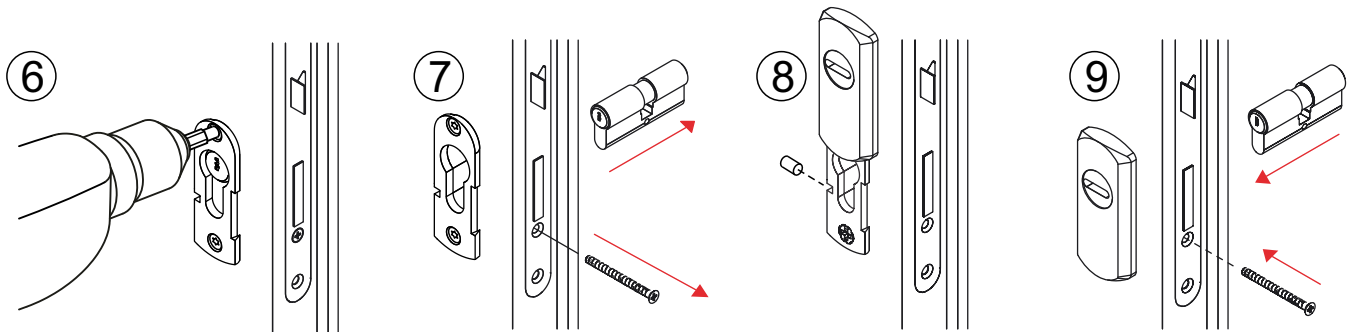

# SG08..

- W Bianco Ral 9010  
White Ral 9010
- C Cromo lucido  
Bright Chrome
- T Cromo satinato  
Satin Chrome
- 6 Argento anodizzato  
Anodized Silver
- IT Inox satinato  
Stainless steel

- N Nero  
Black
- 8 PVD Nero lucido  
PVD Bright black
- T8 PVD Nero antracite  
PVD Satin Black
- B Bronzo  
Bronze
- BS Bronzo satinato  
Satin Bronze