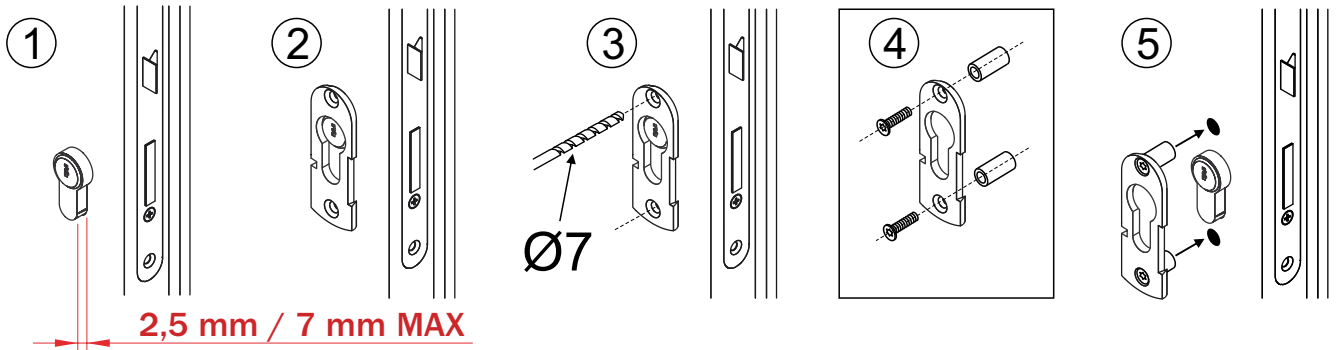

# SG08..

- W Bianco Ral 9010  
White Ral 9010
- C Cromo lucido  
Bright Chrome
- T Cromo satinato  
Satin Chrome
- 6 Argento anodizzato  
Anodized Silver
- IT Inox satinato  
Stainless steel

- N Nero  
Black
- 8 PVD Nero lucido  
PVD Bright black
- T8 PVD Nero antracite  
PVD Satin Black
- B Bronzo  
Bronze
- BS Bronzo satinato  
Satin Bronze