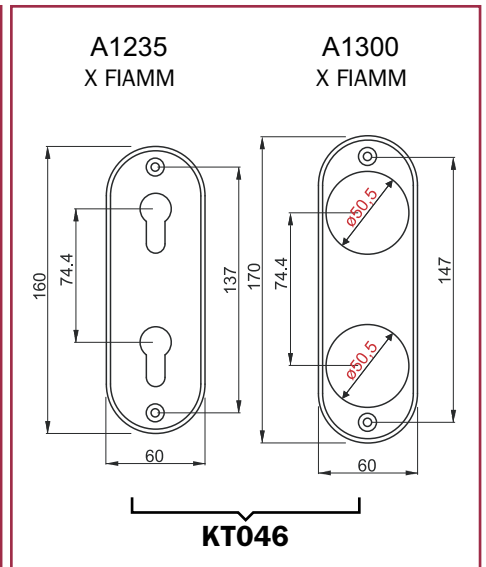

FINITURE / FINISHES

C Cromo lucido
Bright Chrome

T Inox satinato
Stainless steel

B Bronzo
Bronze

L Ottone lucido
Bright Brass

2 PVD Ottone
PVD Brass