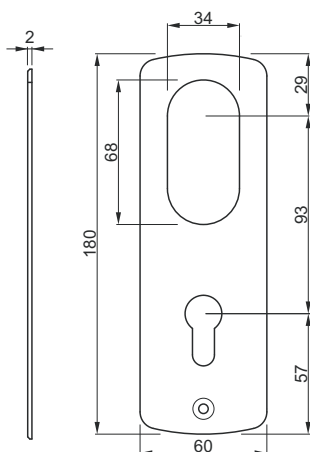

**A2138**

**A2160**  
Sp. 2 mm

**A2148**  
Sp. 2 mm

**A0036** Sp. 1 mm  
**A0045** Sp. 2,5 mm

**FINITURE / FINISHES**

**(C)** Cromo lucido  
Bright Chrome

**(T)** Inox satinato  
Stainless steel

**(B)** Bronzo  
Bronze