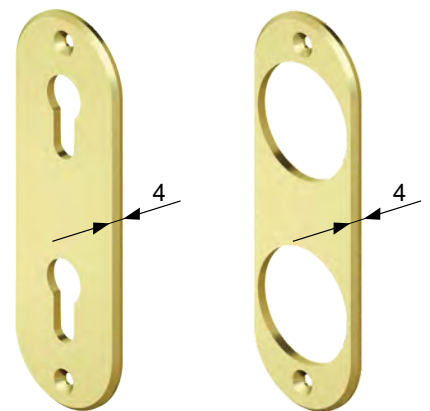

- (C) Cromo lucido  
Bright Chrome
- (T) Inox satinato  
Stainless steel
- (B) Bronzo  
Bronze
- (2) PVD Ottone  
PVD Brass
- (BS) Bronzo satinato  
Satin Bronze

**A2139**  
Sp. 2 mm

**A2136**

**A2137**  
X OR14  
Sp. 2 mm

**A2138**

**A2160**  
Sp. 2 mm

**A2148**  
Sp. 2 mm

**A0036** Sp. 1 mm  
**A0045** Sp. 2,5 mm

**FINITURE / FINISHES**

**(C)** Cromo lucido  
Bright Chrome

**(T)** Inox satinato  
Stainless steel

**(B)** Bronzo  
Bronze

**(L)** Ottone lucido  
Bright Brass

**(2)** PVD Ottone  
PVD Brass

**FINITURE / FINISHES**

**C** Cromo lucido  
Bright Chrome

**T** Inox satinato  
Stainless steel

**B** Bronzo  
Bronze

**L** Ottone lucido  
Bright Brass