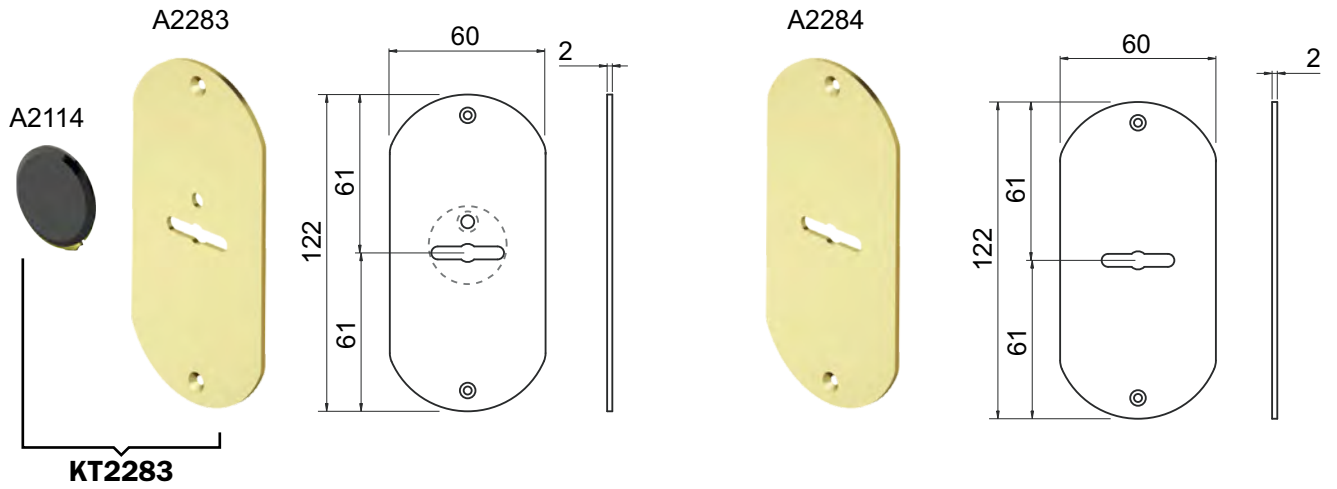

FINITURE / FINISHES

- (C) Cromo lucido
  Bright Chrome
- (T) Inox satinato
  Stainless steel
- (B) Bronzo
  Bronze
- (2) PVD Ottone
  PVD Brass
- (BS) Bronzo satinato
  Satin Bronze