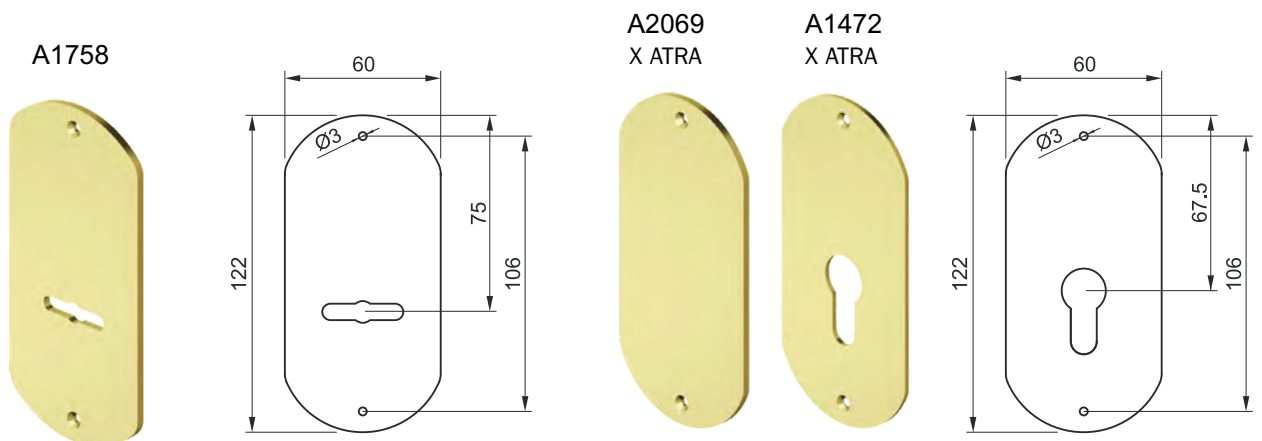

FINITURE / FINISHES

- (C) Cromo lucido
  Bright Chrome
- (T) Inox satinato
  Stainless steel
- (B) Bronzo
  Bronze
- (2) PVD Ottone
  PVD Brass
- (BS) Bronzo satinato
  Satin Bronze