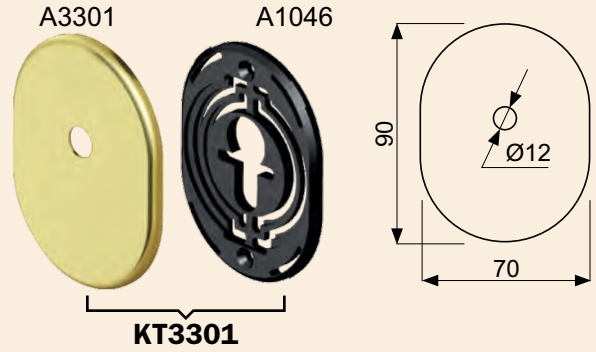

BIG SIZE

SMALL SIZE

FINITURE / FINISHES

(C) Cromo lucido
Bright Chrome

(T) Cromo satinato
Satin Chrome

(S) Cromo opaco
Mat Chrome

(B) Bronzo
Bronze

(L) Ottone lucido
Bright Brass

(2) PVD Ottone
PVD Brass