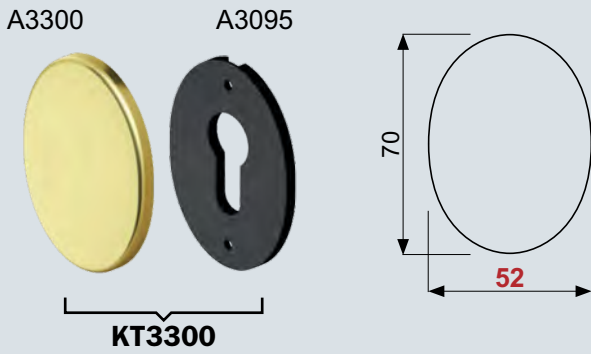

BIG SIZE

SMALL SIZE

FINITURE / FINISHES

(C) Cromo lucido
Bright Chrome

(T) Cromo satinato
Satin Chrome

(S) Cromo opaco
Mat Chrome

(B) Bronzo
Bronze

(L) Ottone lucido
Bright Brass

(2) PVD Ottone
PVD Brass