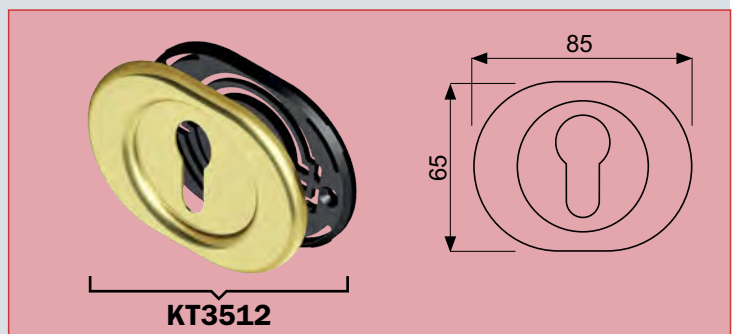

SMALL SIZE

FINITURE / FINISHES

(C) Cromo lucido
Bright Chrome

(T) Cromo satinato
Satin Chrome

(S) Cromo opaco
Mat Chrome

(B) Bronzo
Bronze

(L) Ottone lucido
Bright Brass

(2) PVD Ottone
PVD Brass