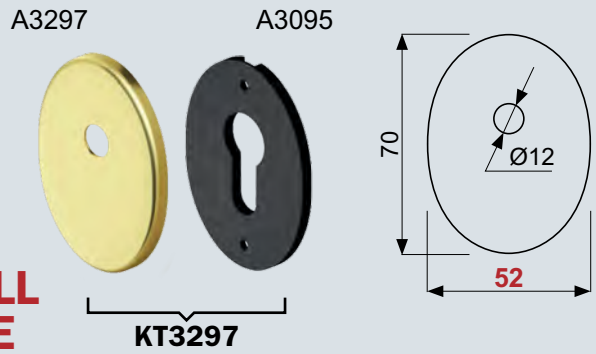

SMALL SIZE

FINITURE / FINISHES

(C) Cromo lucido
Bright Chrome

(T) Cromo satinato
Satin Chrome

(S) Cromo opaco
Mat Chrome

(B) Bronzo
Bronze

(L) Ottone lucido
Bright Brass

(2) PVD Ottone
PVD Brass