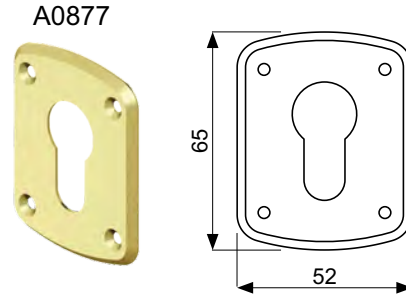

BIG SIZE

SMALL SIZE

FINITURE / FINISHES

(C) Cromo lucido
Bright Chrome

(T) Cromo satinato
Satin Chrome

(S) Cromo opaco
Mat Chrome

(B) Bronzo
Bronze

(L) Ottone lucido
Bright Brass

(2) PVD Ottone
PVD Brass