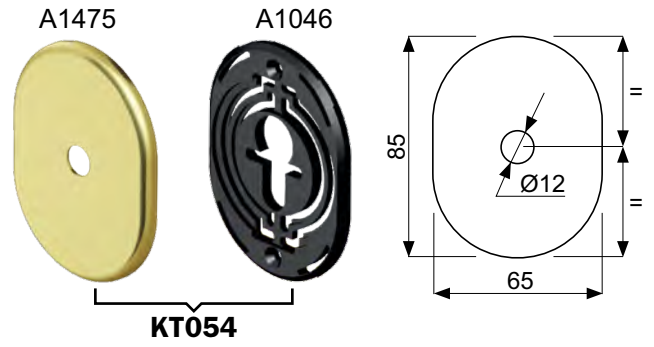

FINITURE / FINISHES

Ⓒ Cromo lucido
Bright Chrome

Ⓓ Cromo satinato
Satin Chrome

Ⓔ Cromo opaco
Mat Chrome

Ⓖ Bronzo
Bronze

Ⓕ Ottone lucido
Bright Brass

Ⓖ PVD Ottone
PVD Brass