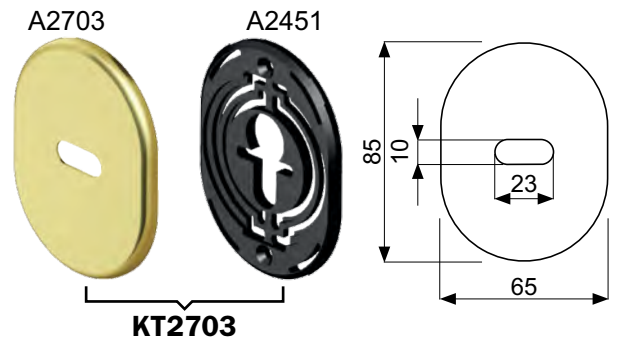

FINITURE / FINISHES

Ⓒ Cromo lucido
Bright Chrome

Ⓓ Cromo satinato
Satin Chrome

Ⓔ Cromo opaco
Mat Chrome

Ⓖ Bronzo
Bronze

Ⓕ Ottone lucido
Bright Brass

Ⓖ PVD Ottone
PVD Brass