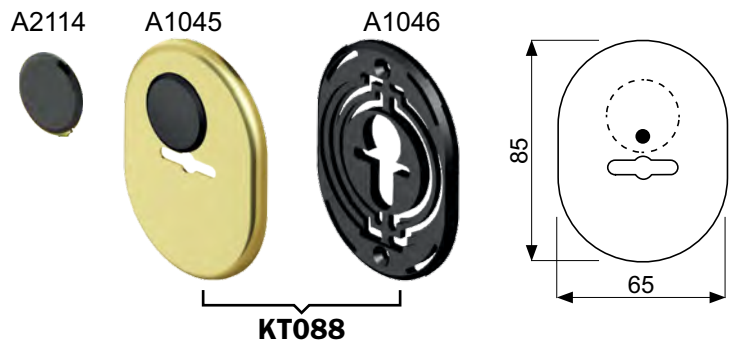

FINITURE / FINISHES

Ⓒ Cromo lucido
Bright Chrome

Ⓓ Cromo satinato
Satin Chrome

Ⓔ Cromo opaco
Mat Chrome

Ⓖ Bronzo
Bronze

Ⓕ Ottone lucido
Bright Brass

Ⓖ PVD Ottone
PVD Brass