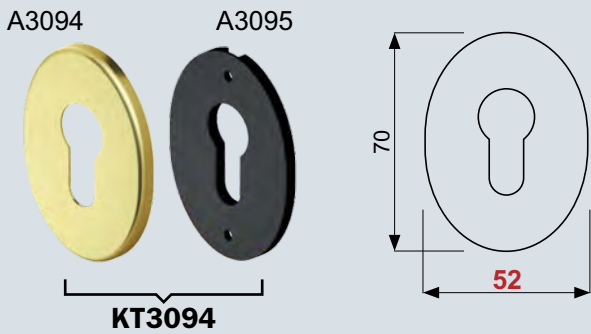

SMALL SIZE

FINITURE / FINISHES

(C) Cromo lucido
Bright Chrome

(T) Cromo satinato
Satin Chrome

(S) Cromo opaco
Mat Chrome

(B) Bronzo
Bronze

(L) Ottone lucido
Bright Brass

(2) PVD Ottone
PVD Brass