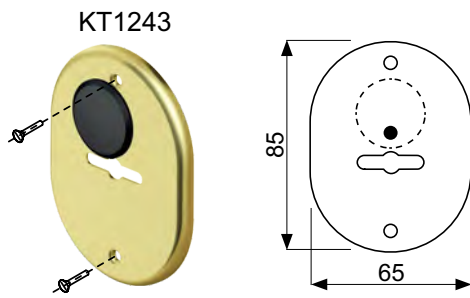

FINITURE / FINISHES

Ⓒ Cromo lucido
Bright Chrome

Ⓓ Cromo satinato
Satin Chrome

Ⓔ Cromo opaco
Mat Chrome

Ⓖ Bronzo
Bronze

Ⓕ Ottone lucido
Bright Brass

Ⓖ PVD Ottone
PVD Brass