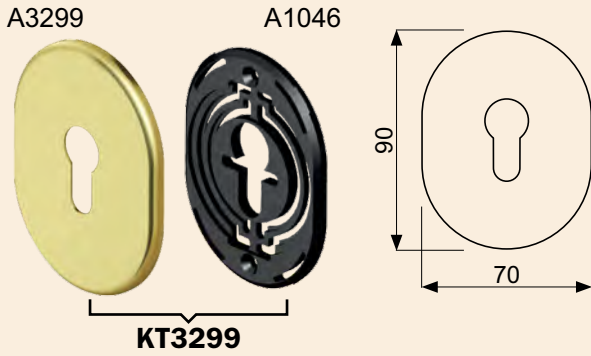

Ⓓ Cromo satinato
Satin Chrome

Ⓔ Cromo opaco
Mat Chrome

Ⓖ Bronzo
Bronze

Ⓕ Ottone lucido
Bright Brass

Ⓖ PVD Ottone
PVD Brass

BIG SIZE

SMALL SIZE

FINITURE / FINISHES