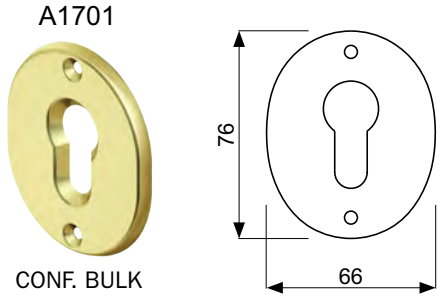

BIG SIZE

SMALL SIZE

FINITURE / FINISHES

(C) Cromo lucido
Bright Chrome

(T) Cromo satinato
Satin Chrome

(S) Cromo opaco
Mat Chrome

(B) Bronzo
Bronze

(L) Ottone lucido
Bright Brass

(2) PVD Ottone
PVD Brass