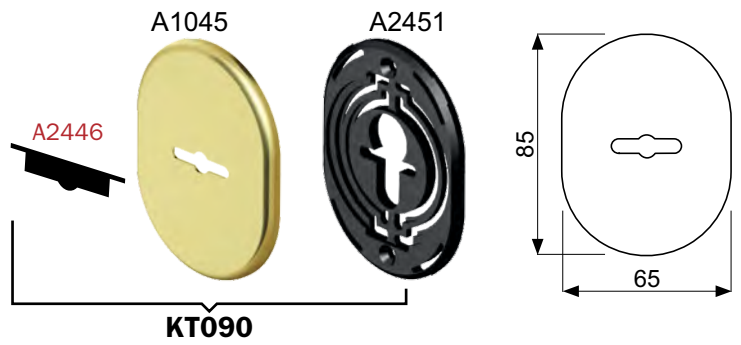

FINITURE / FINISHES

Ⓒ Cromo lucido
Bright Chrome

Ⓓ Cromo satinato
Satin Chrome

Ⓔ Cromo opaco
Mat Chrome

Ⓖ Bronzo
Bronze

Ⓕ Ottone lucido
Bright Brass

Ⓖ PVD Ottone
PVD Brass