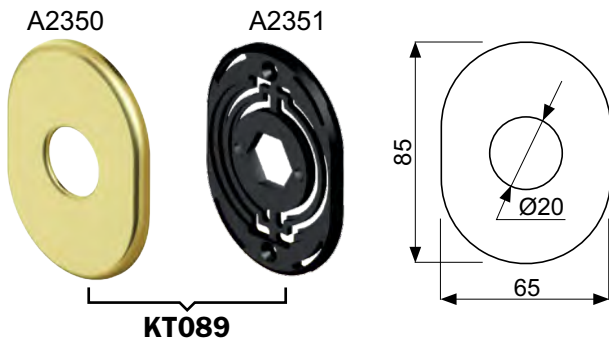

FINITURE / FINISHES

Ⓒ Cromo lucido
Bright Chrome

Ⓓ Cromo satinato
Satin Chrome

Ⓔ Cromo opaco
Mat Chrome

Ⓖ Bronzo
Bronze

Ⓕ Ottone lucido
Bright Brass

Ⓖ PVD Ottone
PVD Brass