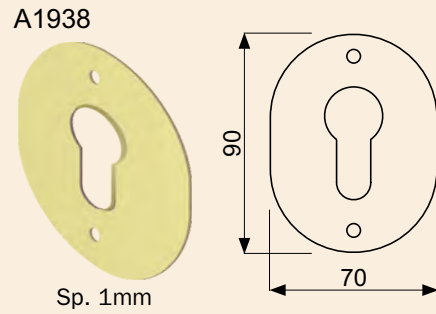

BIG SIZE

SMALL SIZE

FINITURE / FINISHES

(C) Cromo lucido
Bright Chrome

(T) Cromo satinato
Satin Chrome

(S) Cromo opaco
Mat Chrome

(B) Bronzo
Bronze

(L) Ottone lucido
Bright Brass

(2) PVD Ottone
PVD Brass