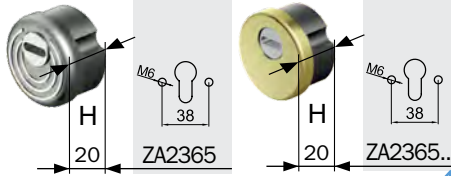

BD28 ROK

A2209..

- C Cromo lucido
Bright Chrome
- T Cromo satinato
Satin Chrome
- B Bronzo
Bronze
- 2 PVD Ottone
PVD Brass
- IT Inox satinato
Stainless steel

FINITURE FINISHES

FINITURE FINISHES

- C Cromo lucido
Bright Chrome
- T Cromo satinato
Satin Chrome
- B Bronzo
Bronze
- 2 PVD Ottone
PVD Brass
- IT Inox satinato
Stainless steel