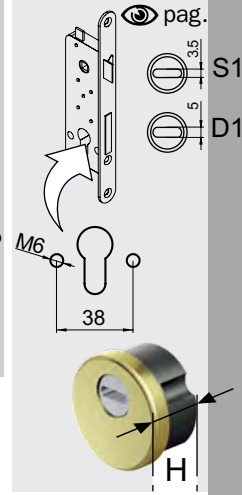

BD28 ROK

A2209..

- C Cromo lucido
Bright Chrome
- T Cromo satinato
Satin Chrome
- B Bronzo
Bronze
- 2 PVD Ottone
PVD Brass
- IT Inox satinato
Stainless steel

FINITURE FINISHES

FINITURE FINISHES

- C Cromo lucido
Bright Chrome
- T Cromo satinato
Satin Chrome
- B Bronzo
Bronze
- 2 PVD Ottone
PVD Brass
- IT Inox satinato
Stainless steel