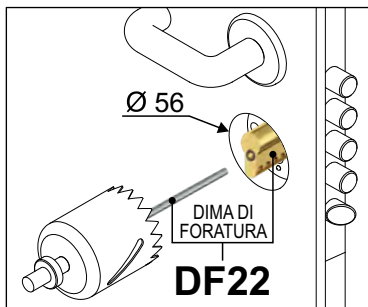

FINITURE / FINISHES

- ② Inox PVD gold color
- Ⓜ Inox satin