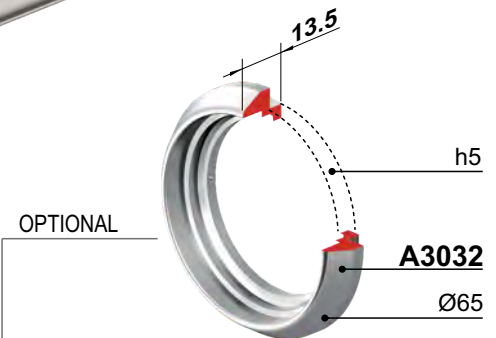

OPTIONAL

A3032