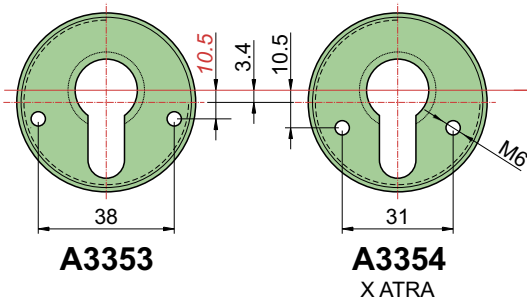

FINITURE / FINISHES

- ② Inox PVD gold color
- Ⓜ Inox satin