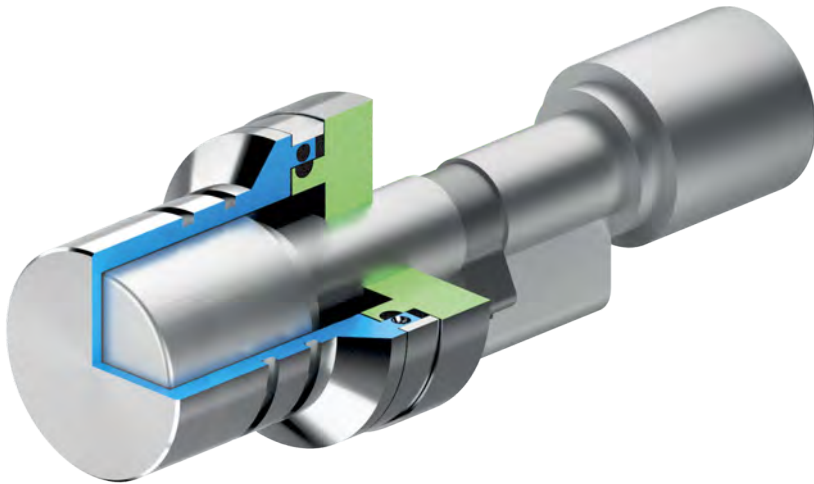

INOX

OPTIONAL

KT072
68x88

X SIMONS VOSS XE611

FINITURE / FINISHES

- ② Inox PVD gold color
- Ⓜ Inox satin