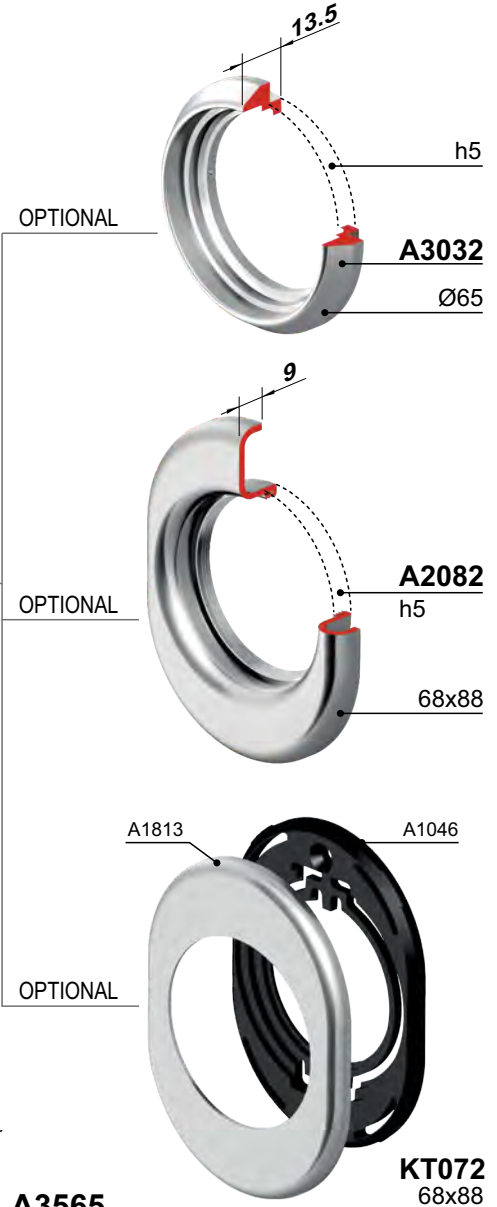

FINITURE / FINISHES

- ② Inox PVD gold color
- Ⓜ Inox satin