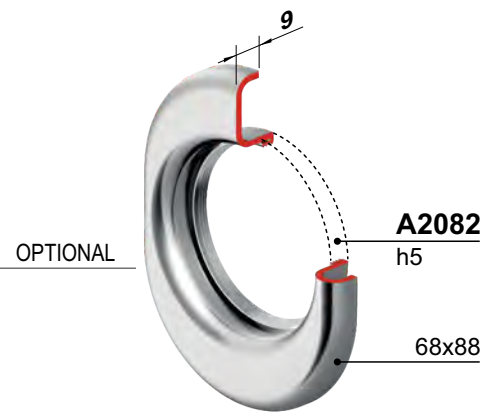

FINITURE / FINISHES

- ② Inox PVD gold color
- Ⓜ Inox satin