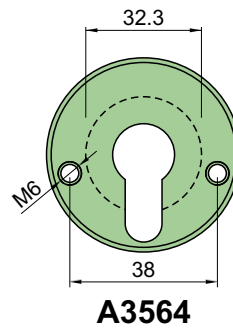

KT072
68x88

X SIMONS VOSS XE605

Sp. 8/10 - A3583
Sp. 20/10 - A3584

FINITURE / FINISHES

- ② Inox PVD gold color
- Ⓜ Inox satin

INOX

X SIMONS VOSS XE606

Sp. 8/10 - A3583
Sp. 20/10 - A3584