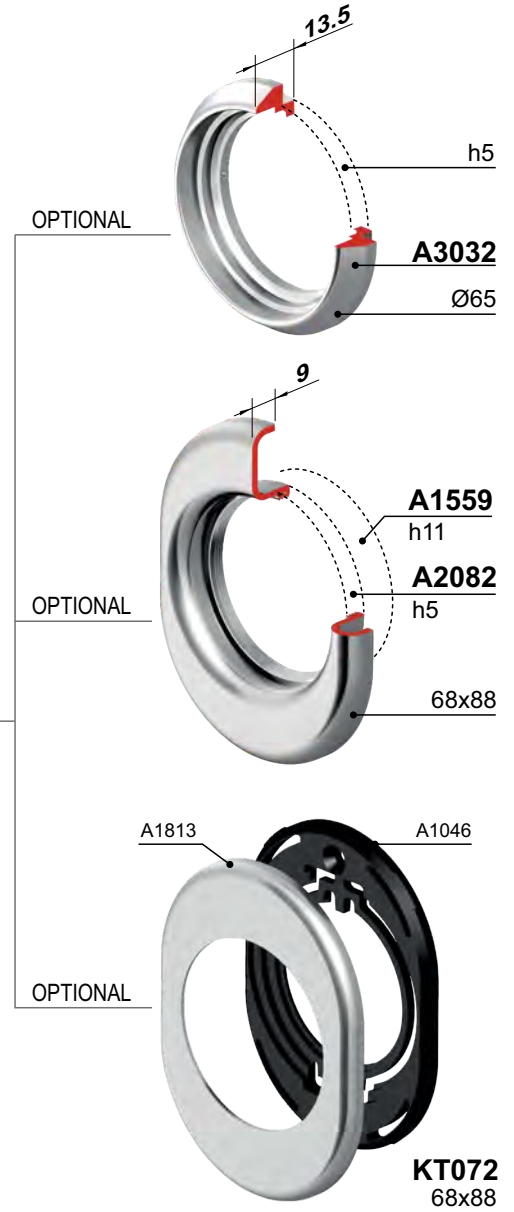

FINITURE / FINISHES

- ② Inox PVD gold color
- Ⓜ Inox satin