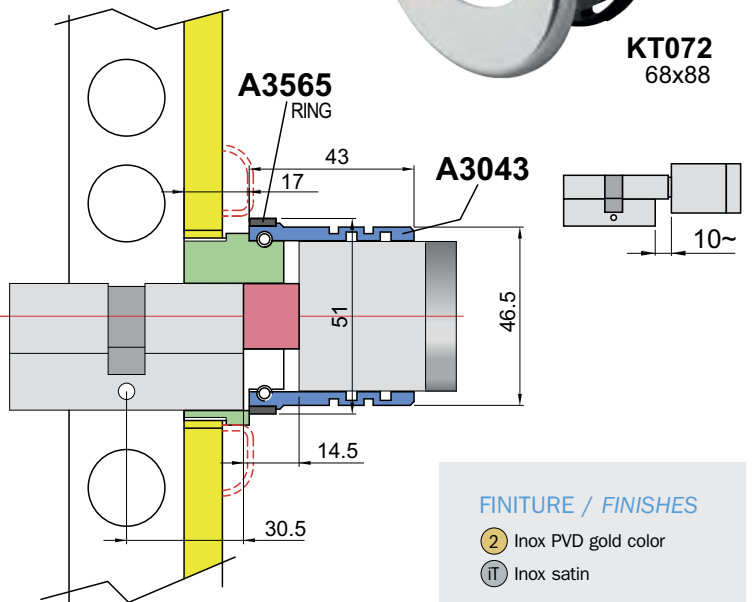

FINITURE / FINISHES

- ② Inox PVD gold color
- Ⓜ Inox satin