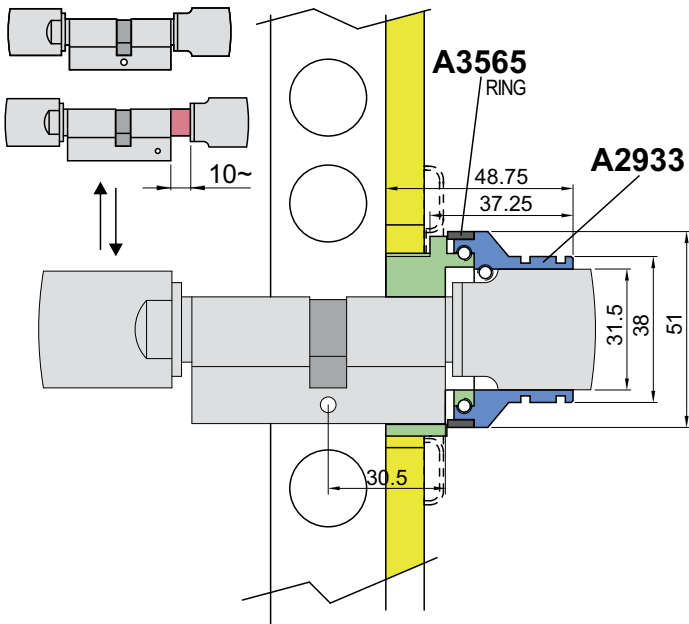

FINITURE / FINISHES

- ② Inox PVD gold color
- Ⓜ Inox satin