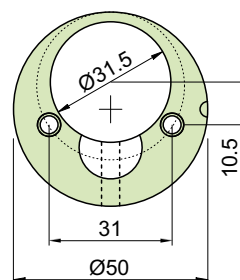

FINITURE / FINISHES

- ② Inox PVD gold color
- Ⓜ Inox satin