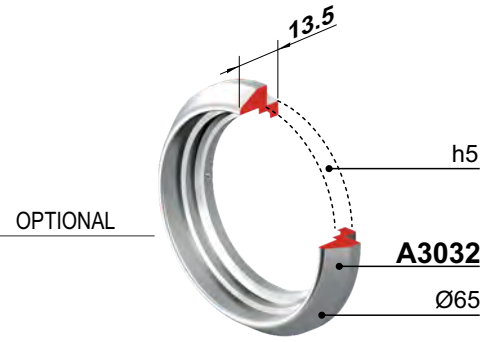

FINITURE / FINISHES

- ② Inox PVD gold color
- Ⓜ Inox satin