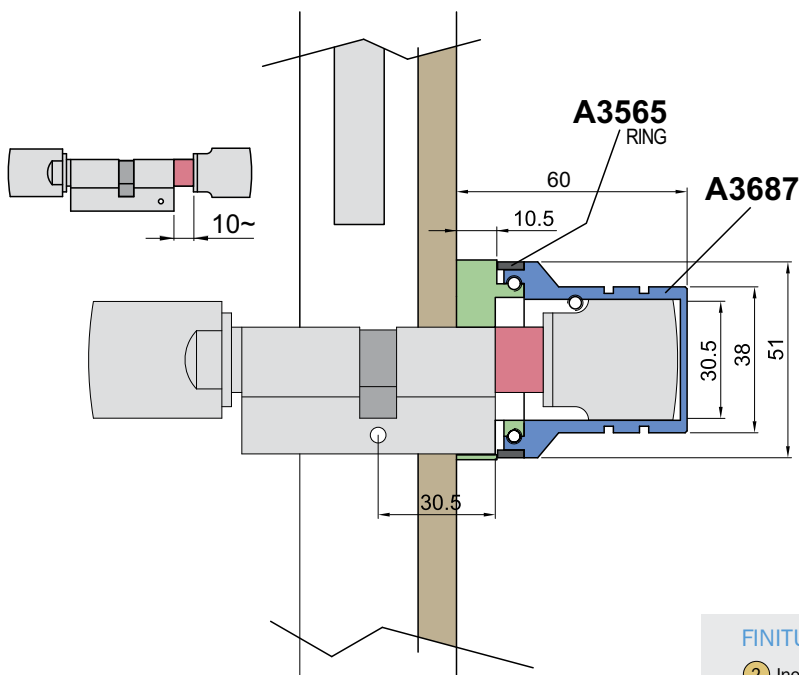

FINITURE / FINISHES

- ② Inox PVD gold color
- Ⓜ Inox satin