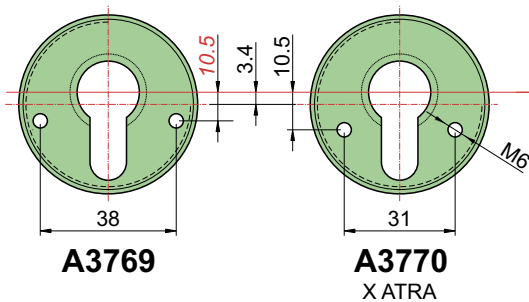

FINITURE / FINISHES

- ② Inox PVD gold color
- Ⓜ Inox satin