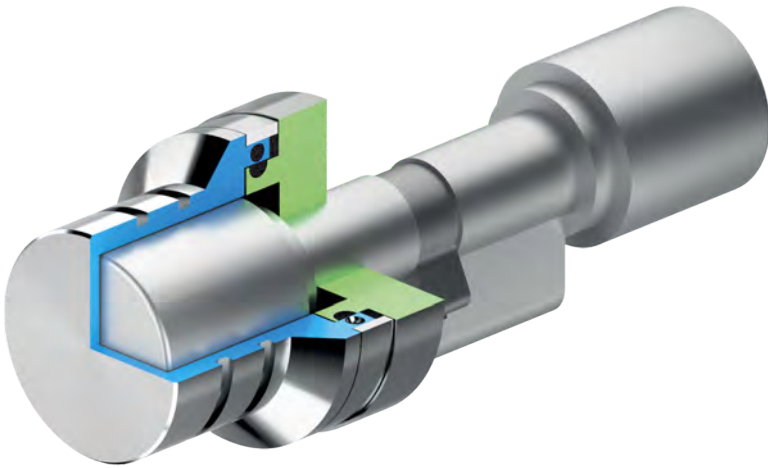

KT072
68x88

X SIMONS VOSS XE605

Sp. 8/10 - A3583
Sp. 20/10 - A3584

FINITURE / FINISHES

- ② Inox PVD gold color
- Ⓜ Inox satin

INOX

X SIMONS VOSS XE606

Sp. 8/10 - A3583
Sp. 20/10 - A3584