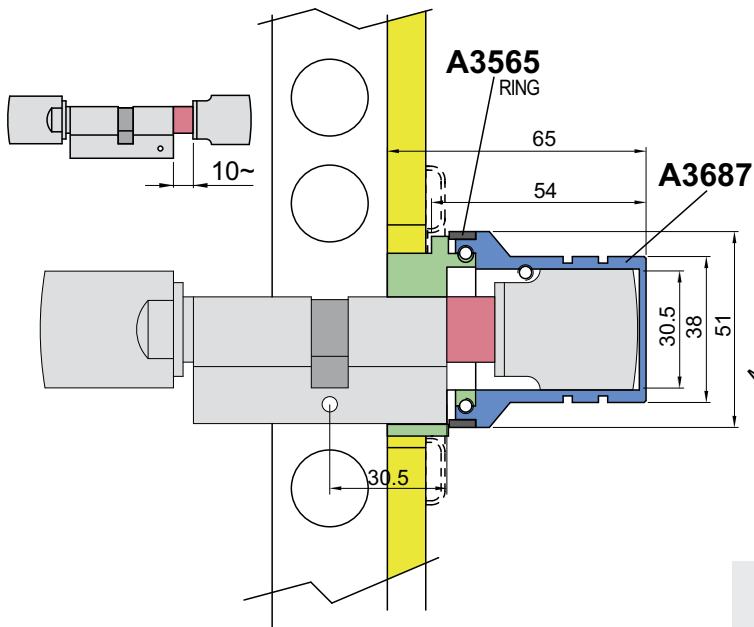

FINITURE / FINISHES

② Inox PVD gold color

Ⓜ Inox satin