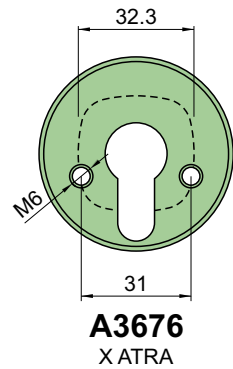

FINITURE / FINISHES

- ② Inox PVD gold color
- Ⓜ Inox satin