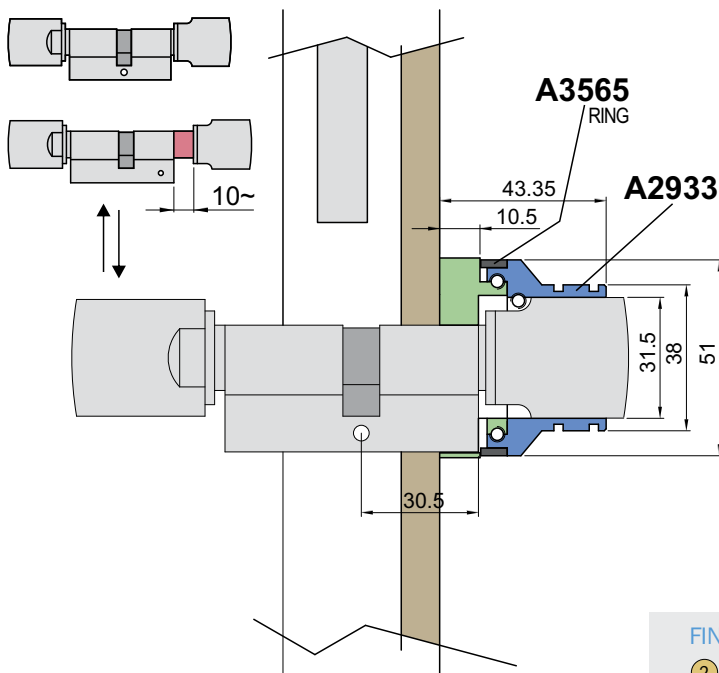

KT072
68x88

X SIMONS VOSS XE605

Sp. 8/10 - A3583
Sp. 20/10 - A3584

FINITURE / FINISHES

- ② Inox PVD gold color
- Ⓜ Inox satin

INOX

X SIMONS VOSS XE606

Sp. 8/10 - A3583
Sp. 20/10 - A3584