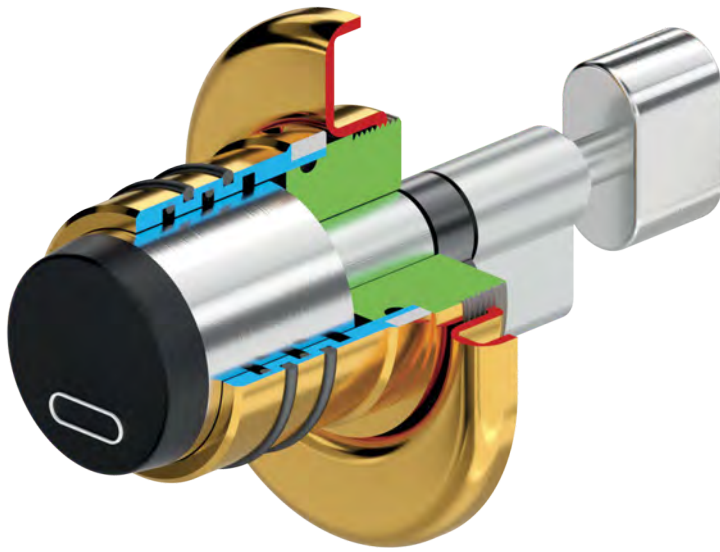

INOX

X EVVA

XE620
XE630 X ATRA

FINITURE / FINISHES

- ② Inox PVD gold color
- Ⓜ Inox satin