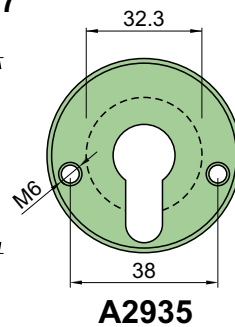

FINITURE / FINISHES

② Inox PVD gold color

Ⓜ Inox satin