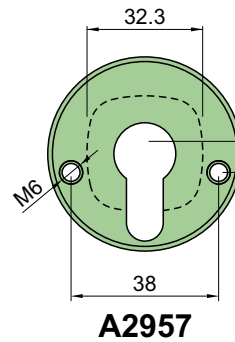

FINITURE / FINISHES

- ② Inox PVD gold color
- Ⓜ Inox satin