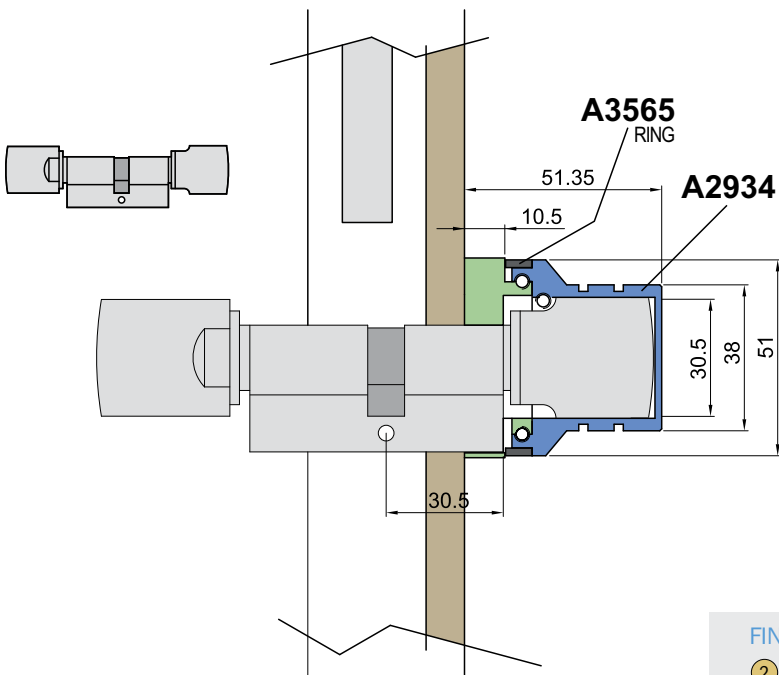

KT072
68x88

X SIMONS VOSS XE605

Sp. 8/10 - A3583
Sp. 20/10 - A3584

FINITURE / FINISHES

- ② Inox PVD gold color
- Ⓜ Inox satin

INOX

X SIMONS VOSS XE606

Sp. 8/10 - A3583
Sp. 20/10 - A3584