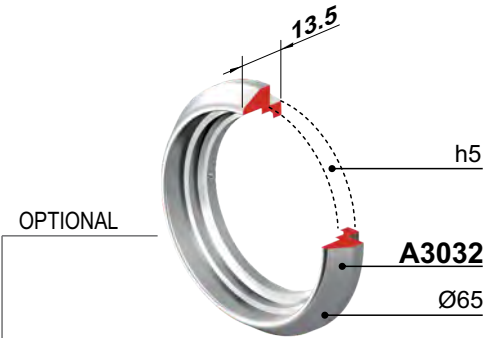

FINITURE / FINISHES

- ② Inox PVD gold color
- Ⓜ Inox satin