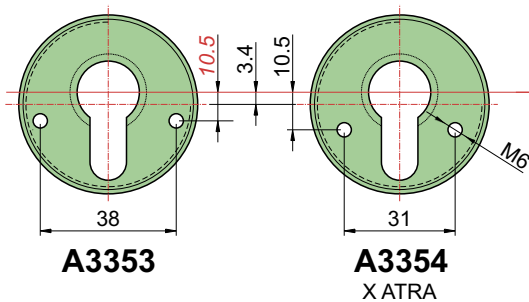

FINITURE / FINISHES

- ② Inox PVD gold color
- Ⓜ Inox satin