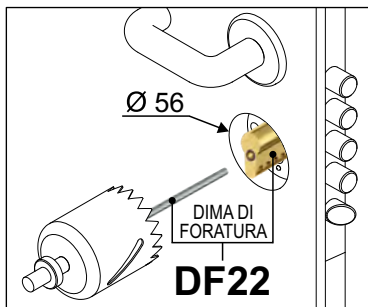

FINITURE / FINISHES

- ② Inox PVD gold color
- Ⓜ Inox satin