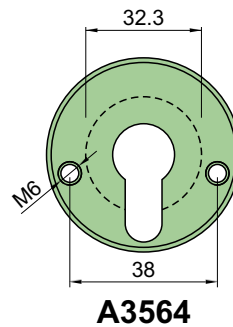

KT072
68x88

X SIMONS VOSS XE605

Sp. 8/10 - A3583
Sp. 20/10 - A3584

FINITURE / FINISHES

- ② Inox PVD gold color
- Ⓜ Inox satin

INOX

X SIMONS VOSS XE606

Sp. 8/10 - A3583
Sp. 20/10 - A3584