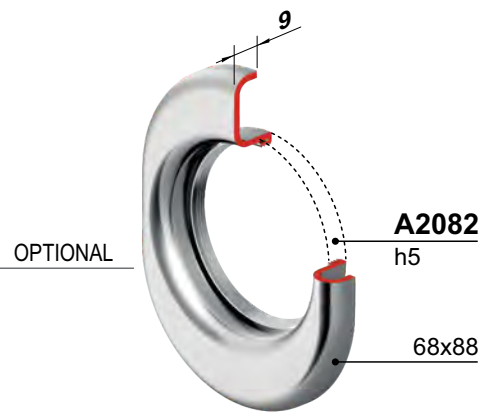

A3118
X ATRA

Sp. 8/10 - A3583
Sp. 20/10 - A3584

FINITURE / FINISHES

② Inox PVD gold color

Ⓜ Inox satin

INOX

X SIMONS VOSS
XE609
XE610 X ATRA

FINITURE / FINISHES