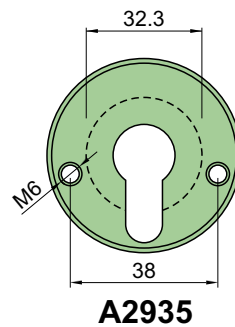

FINITURE / FINISHES

- ② Inox PVD gold color
- Ⓜ Inox satin