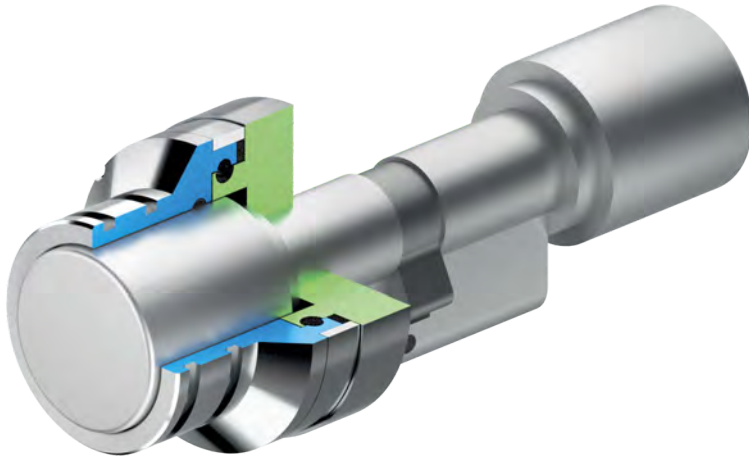

INOX

OPTIONAL

KT072
68x88

X SIMONS VOSS XE605

Sp. 8/10 - A3583
Sp. 20/10 - A3584

FINITURE / FINISHES

- ② Inox PVD gold color
- Ⓜ Inox satin