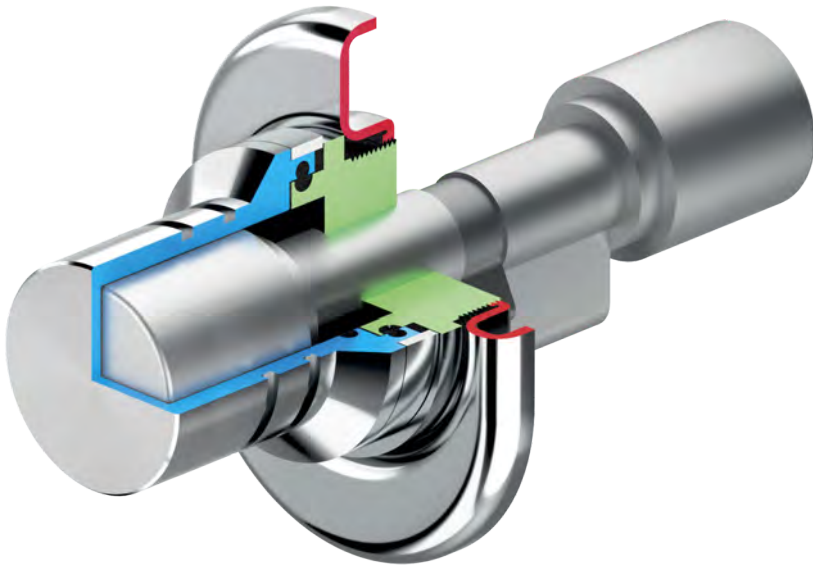

INOX

X SIMONS VOSS
XE609
XE610 X ATRA

FINITURE / FINISHES

② Inox PVD gold color

Ⓜ Inox satin