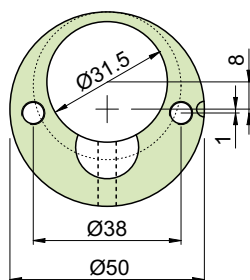

INOX

X CES / X BURG

A2658

A3101 X ATRA

OPTIONAL

A3032

OPTIONAL

A2082

OPTIONAL

KT072
68x88

FINITURE / FINISHES

- ② Inox PVD gold color
- Ⓜ Inox satin