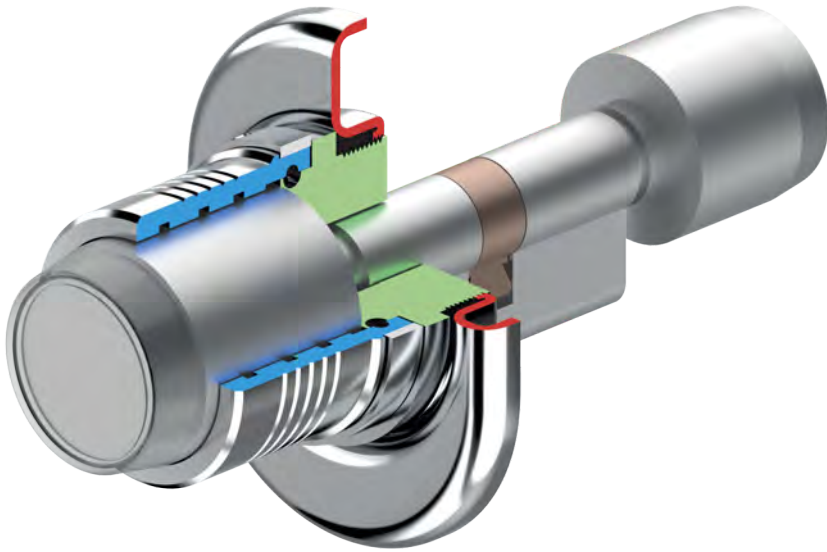

INOX

X DOM

XE660
XE670 X ATRA

FINITURE / FINISHES

- ② Inox PVD gold color
- Ⓜ Inox satin