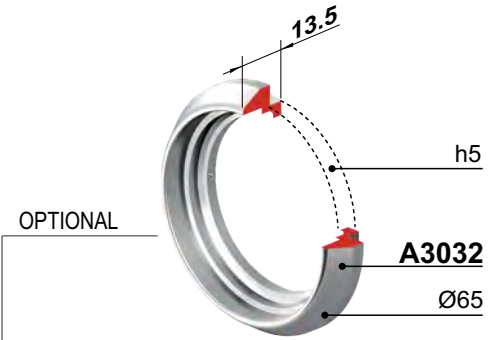

INOX

X SIMONS VOSS
XE601
XE607 X ATRA

A2935

A3118
X ATRA

Sp. 8/10 - A3583
Sp. 20/10 - A3584

FINITURE / FINISHES

② Inox PVD gold color

Ⓜ Inox satin