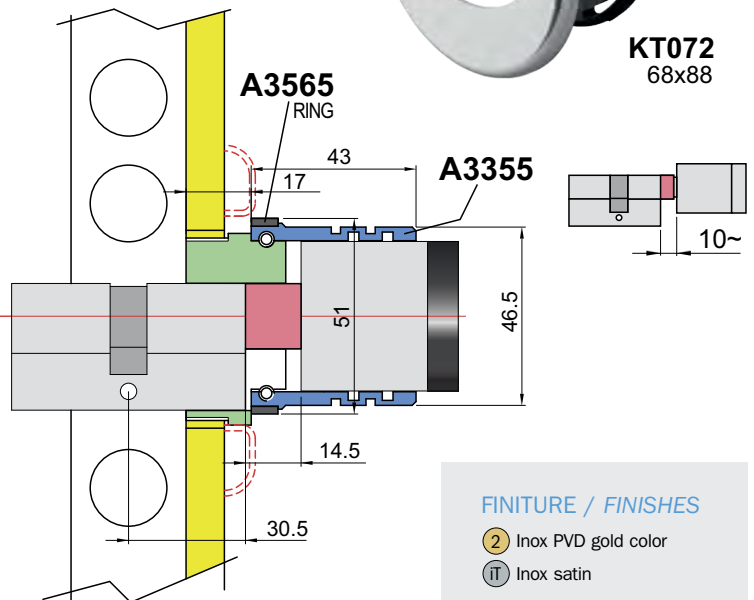

FINITURE / FINISHES

- ② Inox PVD gold color
- Ⓜ Inox satin