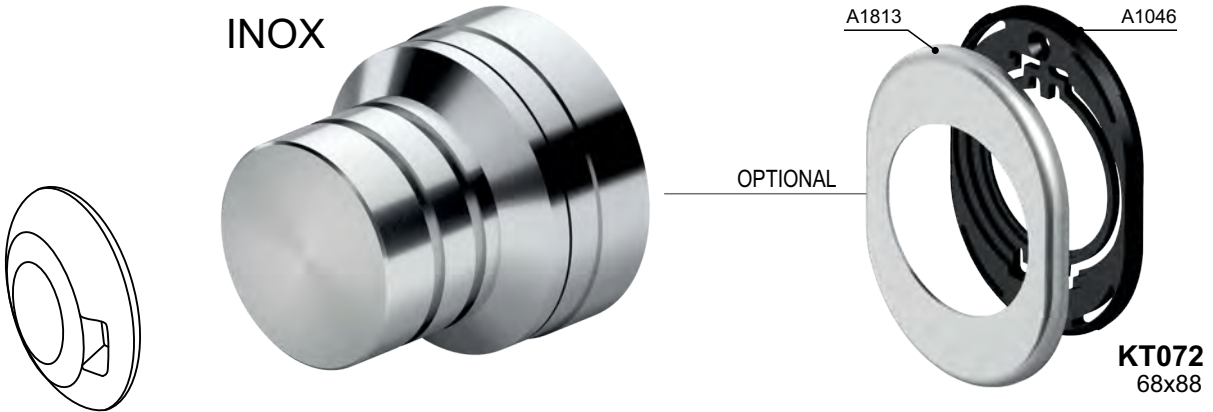

KT072
68x88

X SIMONS VOSS XE605

Sp. 8/10 - A3583
Sp. 20/10 - A3584

FINITURE / FINISHES

- ② Inox PVD gold color
- Ⓜ Inox satin

INOX

X SIMONS VOSS XE606

Sp. 8/10 - A3583
Sp. 20/10 - A3584