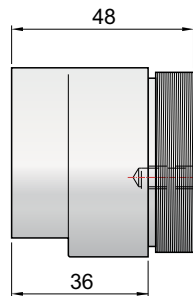

FINITURE / FINISHES

- ② Inox PVD gold color
- Ⓜ Inox satin

INOX

X ISEO **XE720LB**
XE730LB X ATRA

FINITURE / FINISHES

- ② Inox PVD gold color
- Ⓜ Inox satin

INOX

X DOM