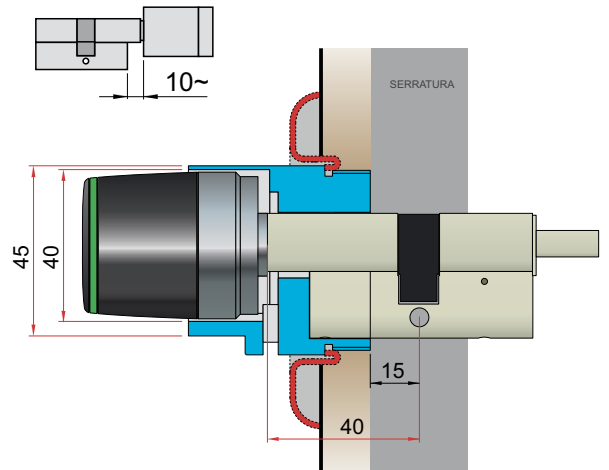

FINITURE / FINISHES

- ② Inox PVD gold color
- Ⓜ Inox satin