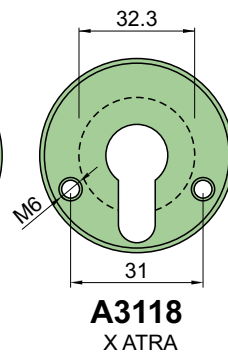

FINITURE / FINISHES

② Inox PVD gold color

Ⓜ Inox satin