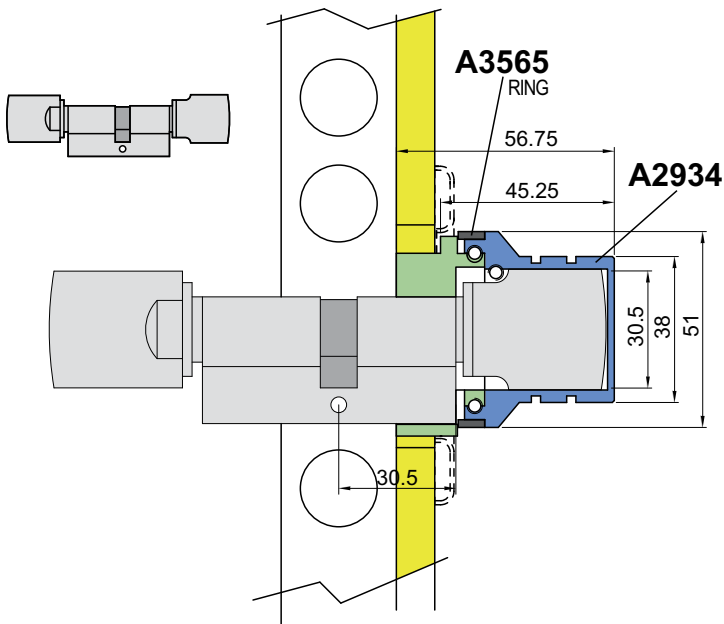

INOX

X SIMONS VOSS
XE601
XE607 X ATRA

A2935

A3118
X ATRA

Sp. 8/10 - A3583
Sp. 20/10 - A3584

FINITURE / FINISHES

② Inox PVD gold color

Ⓜ Inox satin