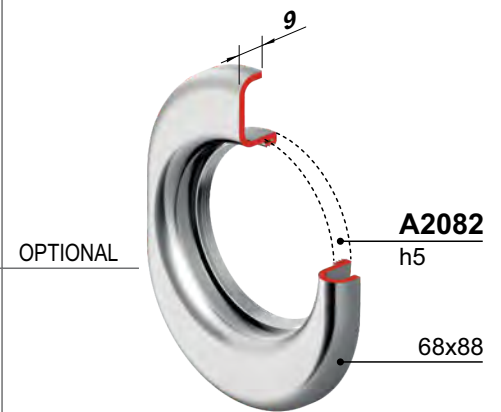

FINITURE / FINISHES

- ② Inox PVD gold color
- Ⓜ Inox satin