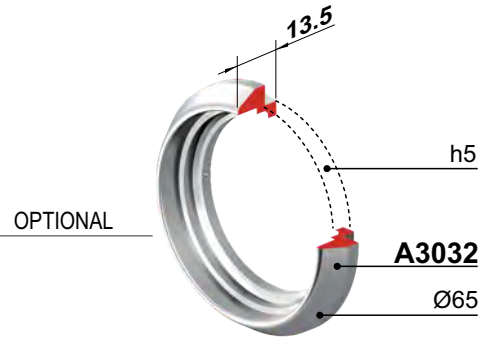

FINITURE / FINISHES

② Inox PVD gold color

Ⓜ Inox satin