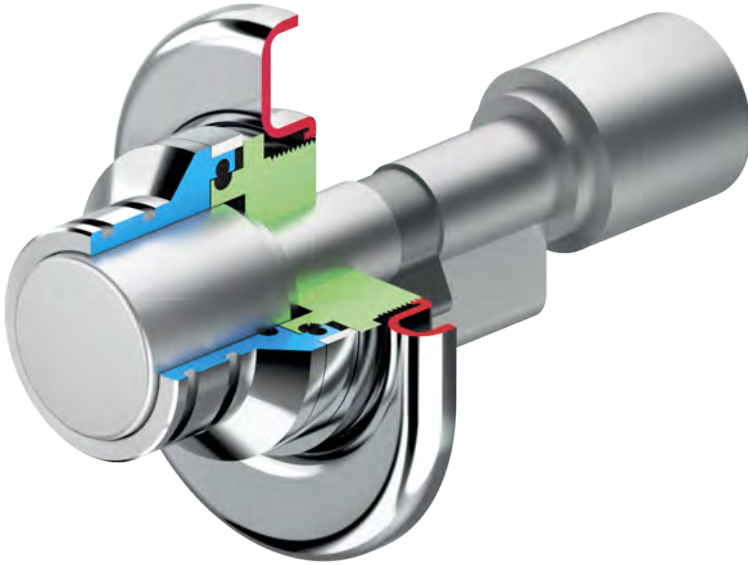

INOX

X SIMONS VOSS
XE602
XE608 X ATRA

FINITURE / FINISHES

- ② Inox PVD gold color
- Ⓜ Inox satin