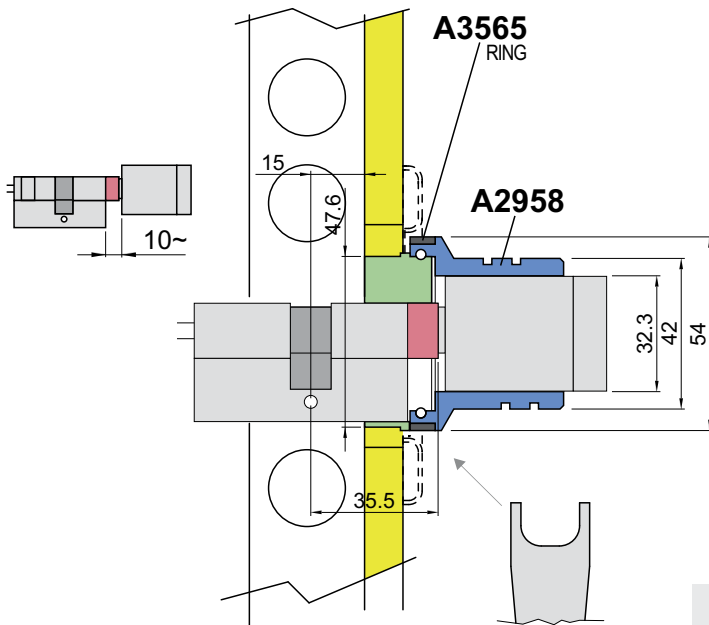

FINITURE / FINISHES

- ② Inox PVD gold color
- Ⓜ Inox satin