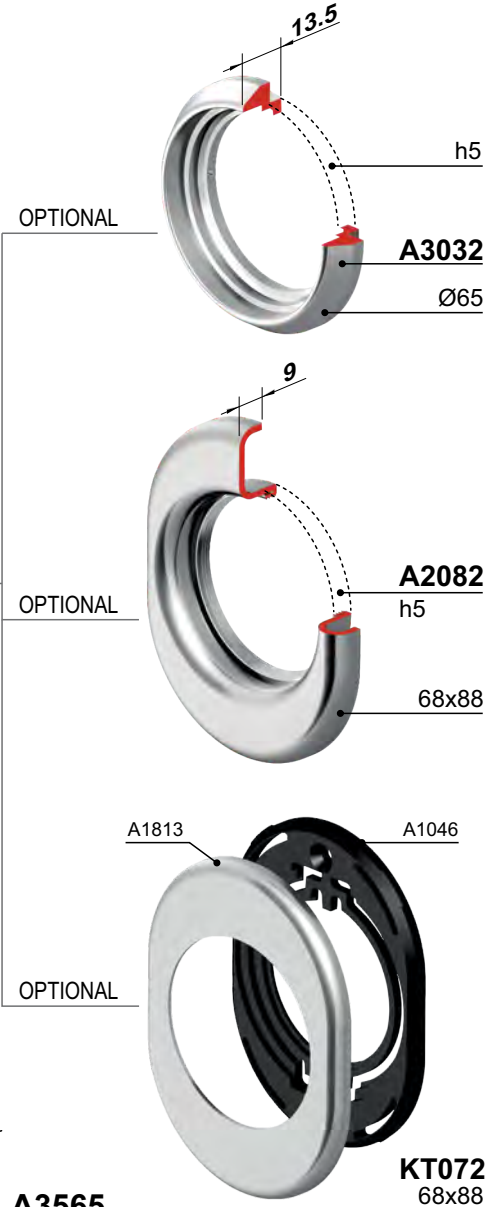

FINITURE / FINISHES

- ② Inox PVD gold color
- Ⓜ Inox satin