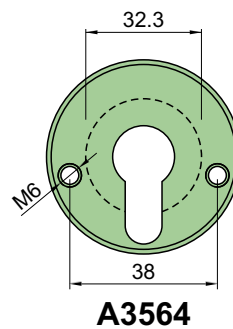

FINITURE / FINISHES

- ② Inox PVD gold color
- Ⓜ Inox satin