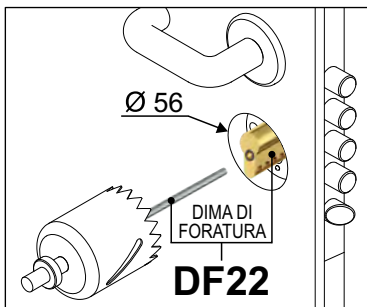

FINITURE / FINISHES

- ② Inox PVD gold color
- Ⓜ Inox satin