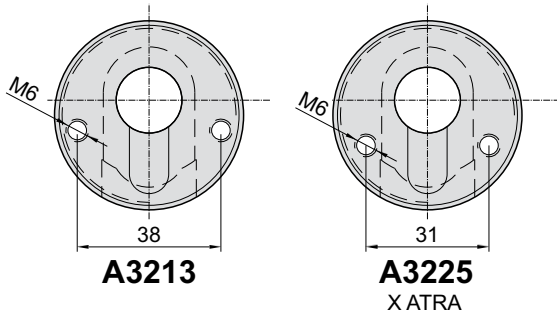

FINITURE / FINISHES

- ② Inox PVD gold color
- Ⓜ Inox satin