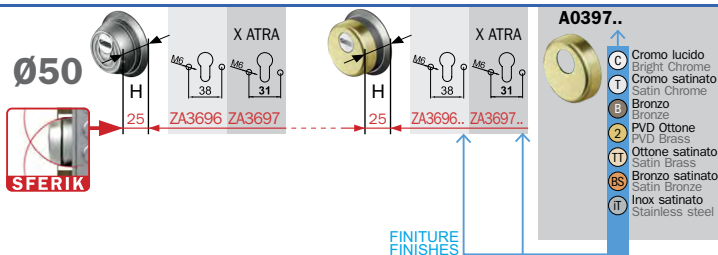

RWS ROK

PAT. PEND.

FINITURE FINISHES

RWS42 25 .. P

RWS48 25 .. P

RWS42 8 25..

ESEMPIO CODICE

..

..

RWS42W 25 .. P

RWS48W 25 .. P

ESEMPIO DI CODICE PER VITI M8

EXAMPLE OF CODE FOR VITING M8

..

..

RWS42K 25 .. P

RWS48K 25 .. P

ESEMPIO DI CODICE PER VITI M8

EXAMPLE OF CODE FOR VITING M8

..

..

1. **FINITURE FINISHES**
2. C Cromo lucido / Bright Chrome
   - T Cromo satinato / Satin Chrome
   - B Bronzo / Bronze
   - Z PVD Ottone / PVD Brass
   - TT Ottone satinato / Satin Brass
   - BS Bronzo satinato / Satin Bronze
   - IT Inox satinato / Stainless Steel