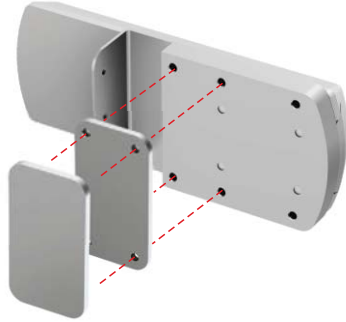

MG860CMP02