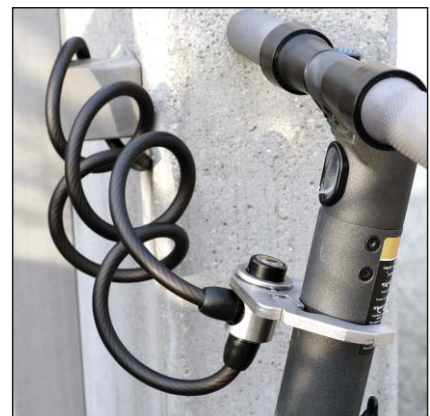

PLOKÁMI 3

**LUCCHETTO PER
MONOPATTINO
e-SCOOTER
SECURITY
LOCK**

PAT. PEND.
MADE IN ITALY

NON INCLUSO
NOT INCLUDED