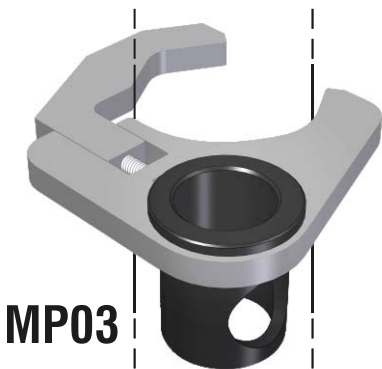

PLOKÁMI 3

**LUCCHETTO PER
MONOPATTINO
e-SCOOTER
SECURITY
LOCK**

PAT. PEND.
MADE IN ITALY

NON INCLUSO
NOT INCLUDED