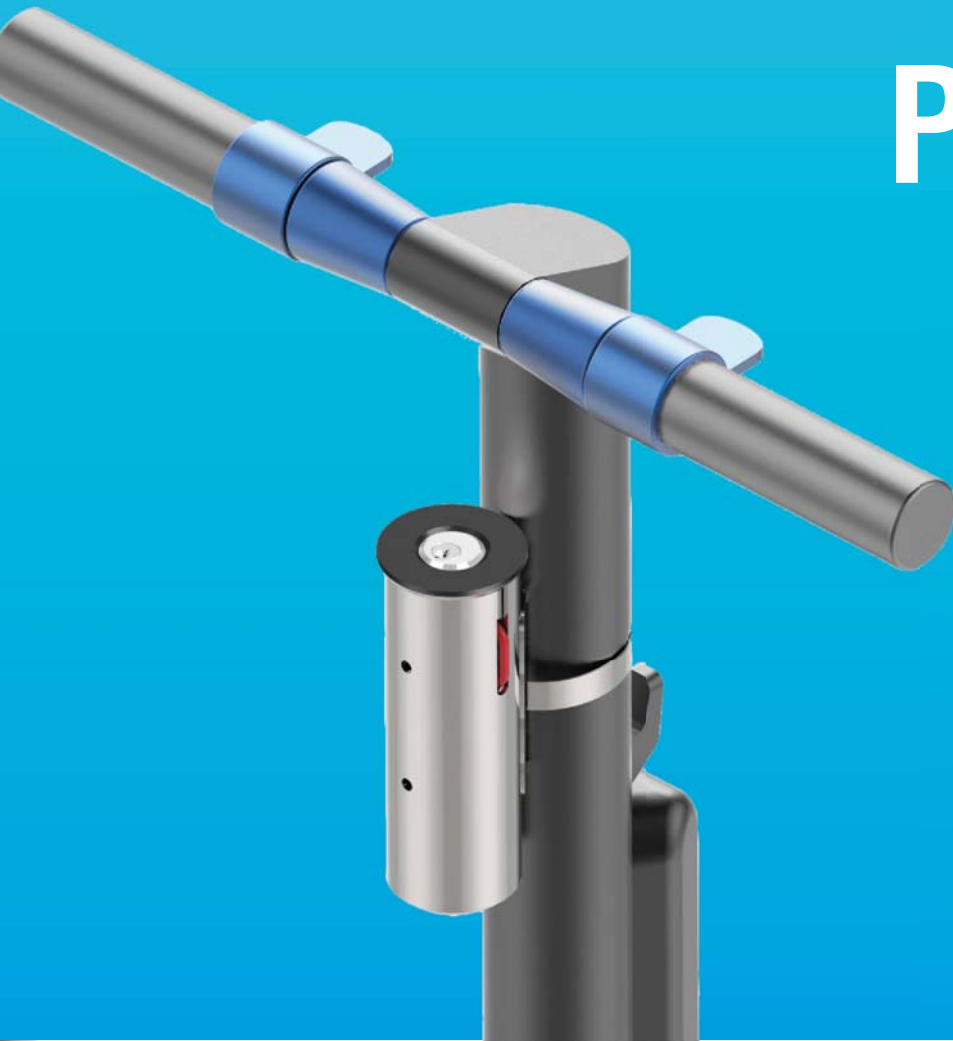

PLOKÁMI

**LUCCHETTO PER
MONOPATTINO
e-SCOOTER
SECURITY
LOCK**

PAT. PEND.
MADE IN ITALY