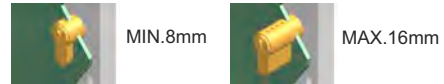

SPORGENZE PROTETTE / PROTRUSIONS COVERED