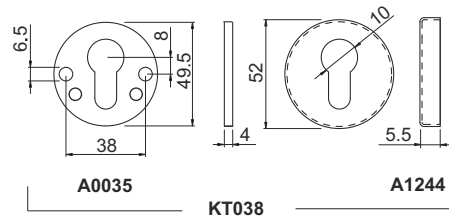

ACCESSORI / ACCESSORIES (OPTIONAL)