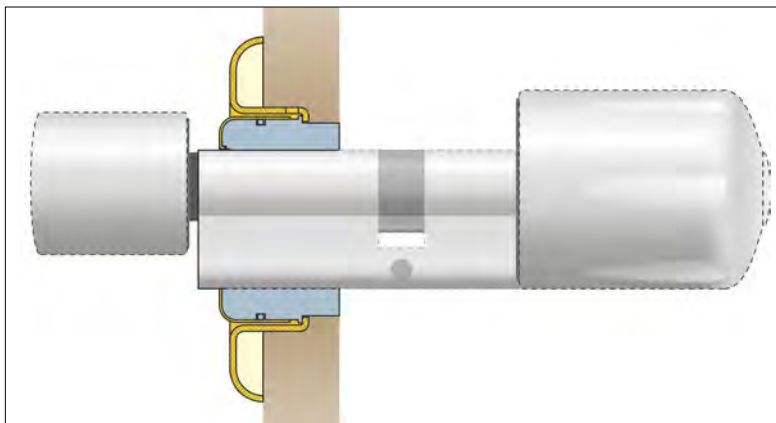

STANDARD / TESA
X ATRA

XE2500018
XE3500018

XE2500025
XE3500025

FINITURE / FINISHES

- (C) Cromo lucido
Bright Chrome
- (B) Bronzo
Bronze
- (TT) Ottone satinato
Satin Brass
- (IT) Inox satinato
Stainless steel
- (T) Cromo satinato
Satin Chrome
- (2) PVD Ottone
PVD Brass
- (BS) Bronzo satinato
Satin Bronze

XE5..

X KABA

STANDARD / TESA

STANDARD / TESA

XE500-32

XE500-42

STANDARD / TESA

XE550-32