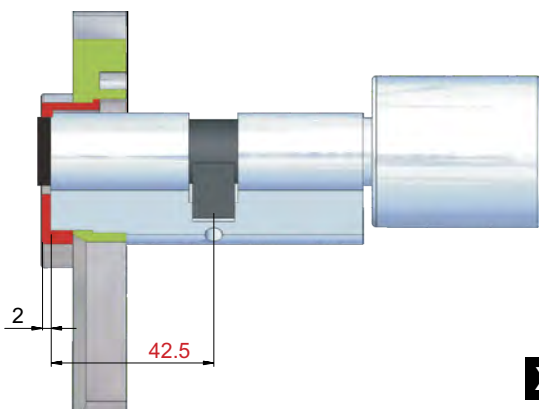

**LGKBA0811
LGKBA0464**

X KABA