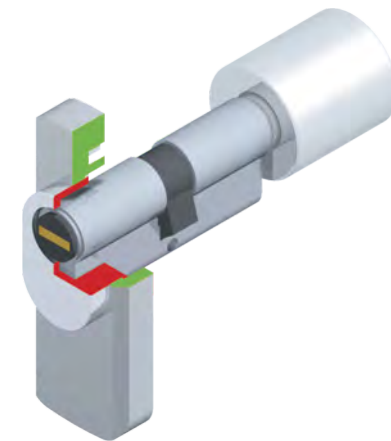

**LGKBA0811
LGKBA0464**

X KABA