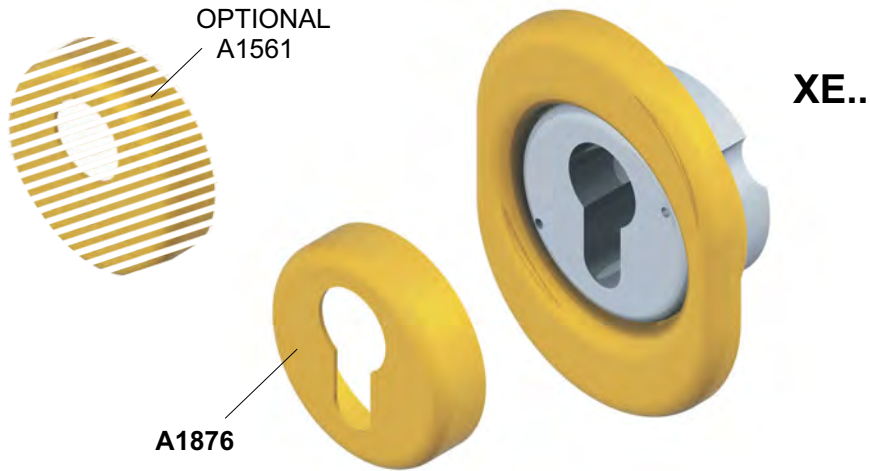

X CISA serie 16 / 46

X TESA

**X ISEO
X MULTIBLINDO**

**LGKBA0811
LGKBA0464**

X KABA

STANDARD / TESA
X ATRA

XE2000018
XE3000018

XE2000025
XE3000025

STANDARD / TESA
X ATRA

XE2500018
XE3500018

XE2500025
XE3500025

FINITURE / FINISHES

- (C) Cromo lucido
Bright Chrome
- (B) Bronzo
Bronze
- (TT) Ottone satinato
Satin Brass
- (IT) Inox satinato
Stainless steel
- (T) Cromo satinato
Satin Chrome
- (2) PVD Ottone
PVD Brass
- (BS) Bronzo satinato
Satin Bronze

XE5..

X KABA

STANDARD / TESA

STANDARD / TESA

XE500-32

XE500-42

STANDARD / TESA

XE550-32

XE550-42

FINITURE / FINISHES

- (C)** Cromo lucido / Bright Chrome
- (B)** Bronzo / Bronze
- (TT)** Ottone satinato / Satin Brass
- (IT)** Inox satinato / Stainless steel
- (T)** Cromo satinato / Satin Chrome
- (2)** PVD Ottone / PVD Brass
- (BS)** Bronzo satinato / Satin Bronze