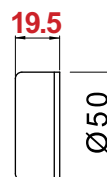

STANDARD / TESA

XE500-32