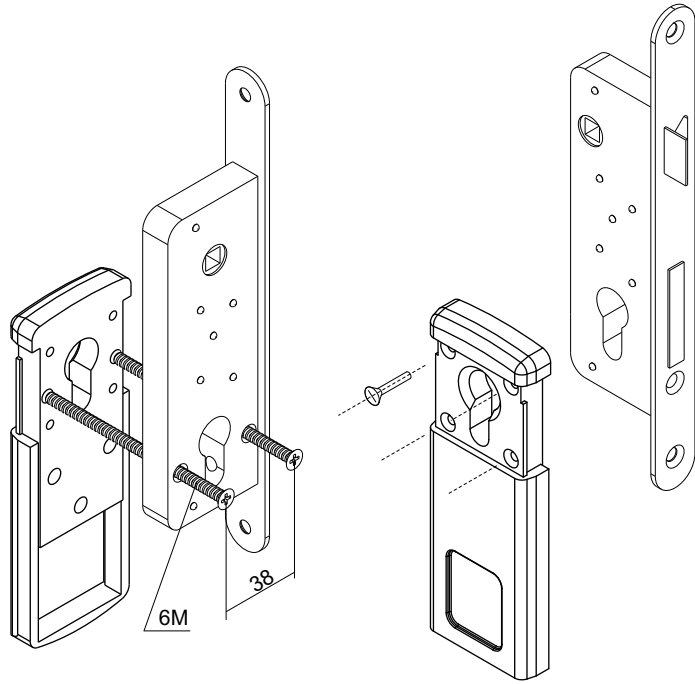

COLORI DISPONIBILI / COLOURS AVAILABLE

- Cromo Satinato / Satin Chrome (T)
- PVD Ottone / PVD Brass (2)

VERSIONI SPECIALI / SPECIAL VERSIONS

- KA chiavi uguali (KA key alike) (key icon)

CHIUSURA E APERTURA CON CHIAVE
LOCKING AND UNLOCKING WITH KEY

MG110BC

SPORGENZE PROTETTE / PROTRUSIONS COVERED

- (key icon) Max. 12 mm

CHIAVI / KEYS

- (key icon) MAGNETIC KEY

IMBALLO / PACKAGING

- (box icon) x 1 + (key icon) (key icon)

SPESSORI / SPACERS

- (spacer icon) OPTIONAL
  3 mm A0766