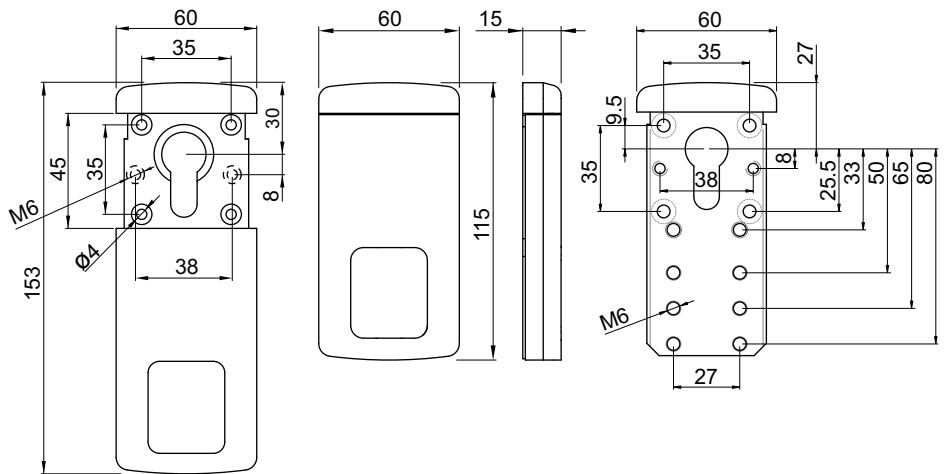

COLORI DISPONIBILI / COLOURS AVAILABLE

- Cromo Satinato / Satin Chrome (T)
- PVD Ottone / PVD Brass (2)

VERSIONI SPECIALI / SPECIAL VERSIONS

- KA chiavi uguali (KA key alike) (key icon)

CHIUSURA E APERTURA CON CHIAVE
LOCKING AND UNLOCKING WITH KEY

MG110BC

SPORGENZE PROTETTE / PROTRUSIONS COVERED

- (key icon) Max. 12 mm

CHIAVI / KEYS

- (key icon) MAGNETIC KEY

IMBALLO / PACKAGING

- (box icon) x 1 + (key icon) (key icon)

SPESSORI / SPACERS

- (spacer icon) OPTIONAL
  3 mm A0766