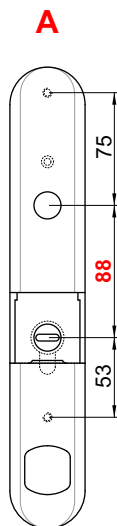

MGB540SK

MAGNETIC LOCK PROTECTION

MGB54..

MGB52..

MGB44..

MGB55..

COLORI DISPONIBILI / COLOURS AVAILABLE

6 Argento / Silver

9 Oro / Gold

7 Bronzo / Bronze

T Cromo Satinato/Satin Chrome

2 PVD Ottone/PVD Brass

**MAGNETIC LOCK
PROTECTION**

MGB54F..

MGB44F..

MGB55F..

COLORI DISPONIBILI / COLOURS AVAILABLE

6 Argento / Silver

T Cromo Satinato/Satin Chrome

9 Oro / Gold

2 PVD Ottone/PVD Brass

7 Bronzo / Bronze

**MAGNETIC LOCK
PROTECTION**

MG540..