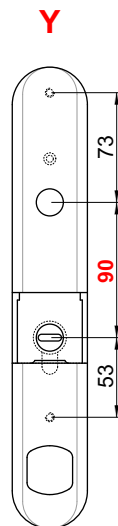

MGB540SK

MAGNETIC LOCK PROTECTION

MGB54..

MGB52..

MGB44..

MGB55..

COLORI DISPONIBILI / COLOURS AVAILABLE

6 Argento / Silver

9 Oro / Gold

7 Bronzo / Bronze

T Cromo Satinato/Satin Chrome

2 PVD Ottone/PVD Brass

**MAGNETIC LOCK
PROTECTION**

MGB54F..

MGB44F..

MGB55F..

COLORI DISPONIBILI / COLOURS AVAILABLE

6 Argento / Silver

T Cromo Satinato/Satin Chrome

9 Oro / Gold

2 PVD Ottone/PVD Brass

7 Bronzo / Bronze

**MAGNETIC LOCK
PROTECTION**

MG540..