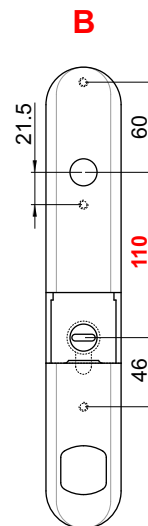

MGB540SK

MAGNETIC LOCK PROTECTION

MGB54..

MGB52..

MGB44..

MGB55..

COLORI DISPONIBILI / COLOURS AVAILABLE

6 Argento / Silver

9 Oro / Gold

7 Bronzo / Bronze

T Cromo Satinato/Satin Chrome

2 PVD Ottone/PVD Brass

**MAGNETIC LOCK
PROTECTION**

MGB54F..

MGB44F..

MGB55F..