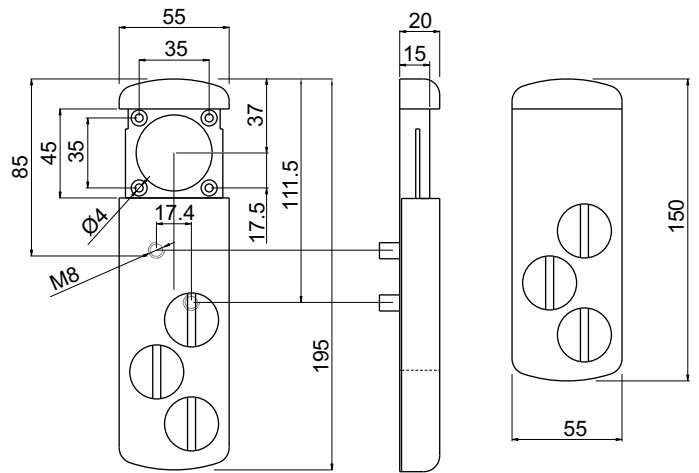

DIGIMAG

PAT. PEND.

COLORI DISPONIBILI / COLOURS AVAILABLE

- Cromo Satinato / Satin Chrome (T)
- PVD Ottone / PVD Brass (2)

SPORGENZE PROTETTE / PROTRUSIONS COVERED

Max. 15 mm