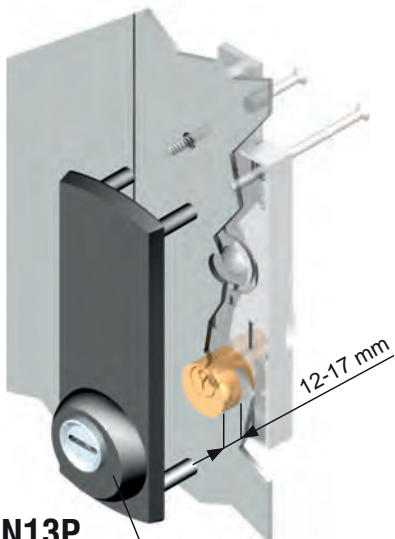

H8

- X FASEM
- X ISEO
- X PREFER
- X VIRO
- X CISA

DN13P.

H13

H18

N Nero
Black

Accessori
Accessories

pag.