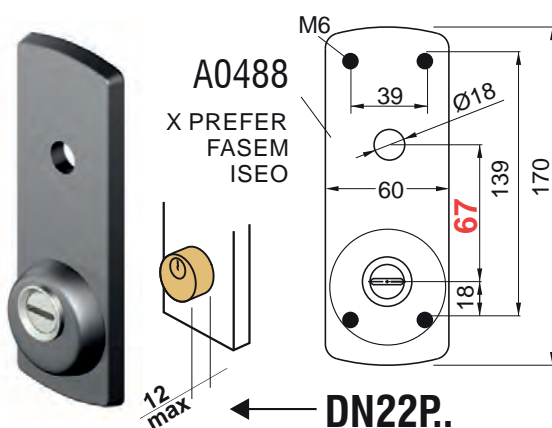

VIDEO:

GARAGES

DN12C00
DN50P..
DN52P..

DN13P..
DN19P..
DN20P..
DN22P..
DN23P..
DN32P..
DN33P..
DN42P..
DN50P..

DN130P..
DN38P..
DN28P..
DN60P..

DN129P..
DN36P..
DN26P..
DN61P..

N Nero
Black

Standard **S1** 3.5
Dom **D1** 5