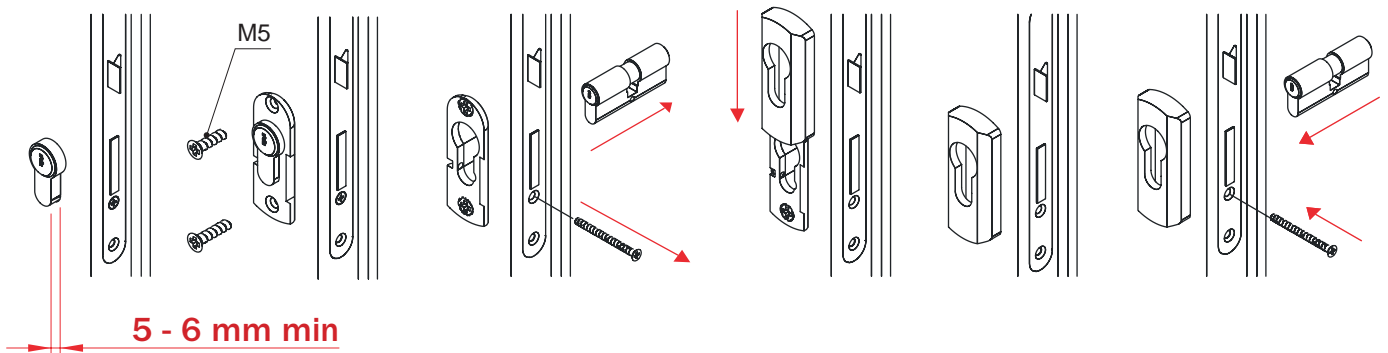

BG800006

BG800008

BG800010

BG800012

BG800014

Colori e finiture disponibili / Colors and finishes available

- | | | |
|---|--|--------------------------|
| C Cromo lucido / Bright Chrome | L Ottone lucido / Bright brass | B Bronzo / Bronze |
| T Cromo satinato / Satin Chrome | 9 Oro opaco verniciato / Varnished Mat Gold | N Nero / Black |
| W Bianco RAL9010 / White RAL9010 | 2 PVD Ottone / PVD Brass | |
| 6 Argento anodizzato / Anodized silver | A Champagne / Champagne | |