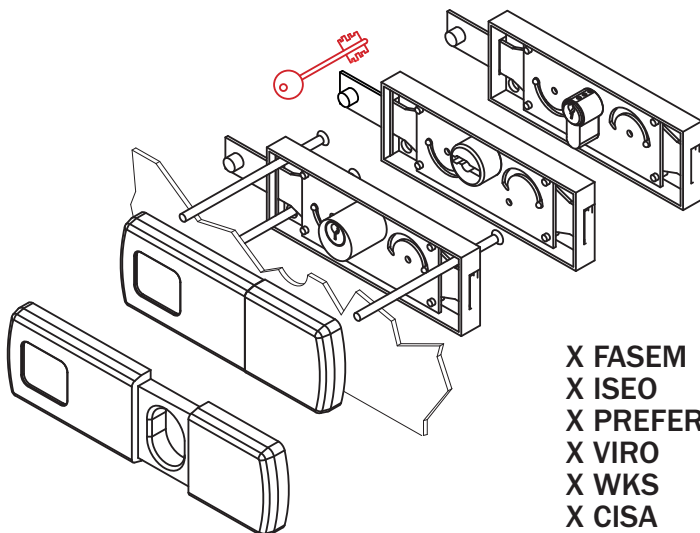

PROTEZIONI PER GARAGE E SERRANDE

Protectors for garage doors and roller shutters

- X FASEM
- X ISEO
- X PREFER
- X VIRO
- X WKS
- X CISA