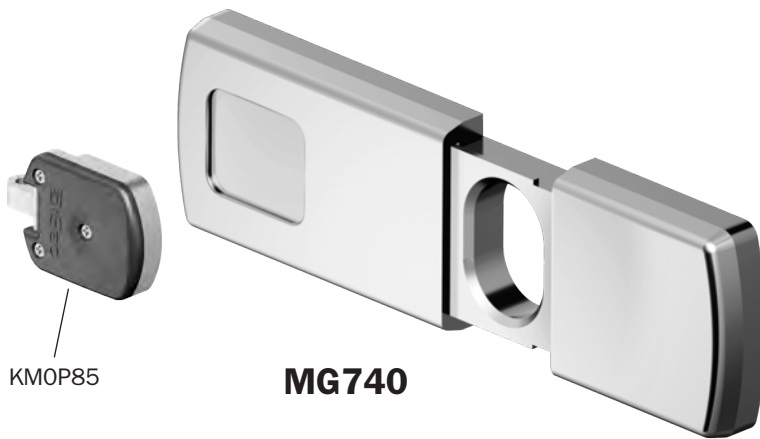

PROTEZIONI PER GARAGE E SERRANDE

Protectors for garage doors and roller shutters

- X FASEM
- X ISEO
- X PREFER
- X VIRO
- X WKS
- X CISA

Colori e finiture disponibili / Colors and finishes available

N Nero / Black

Versioni speciali / Special versions

KA chiavi uguali
KA keys alike

Sporgenze protette / Protrusions covered

Max. 12 mm

Imballo / Packaging

x 1 +

Chiavi / Keys

KMOP85