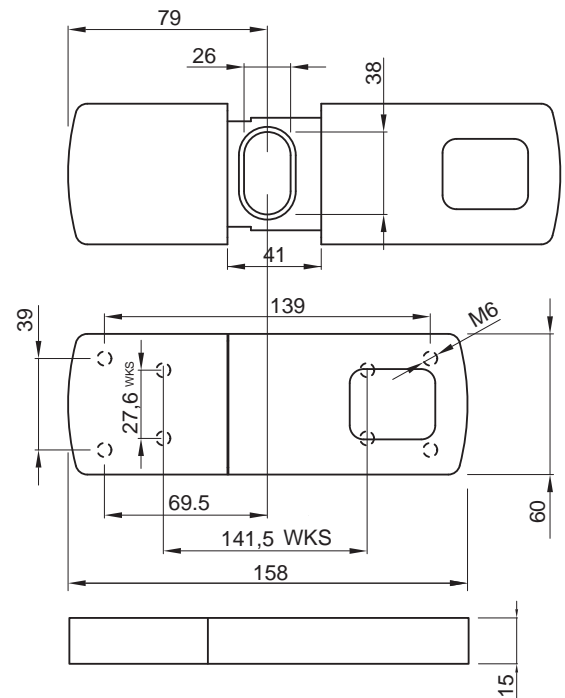

PROTEZIONI PER GARAGE E SERRANDE

Protectors for garage doors and roller shutters

- X FASEM
- X ISEO
- X PREFER
- X VIRO
- X WKS
- X CISA