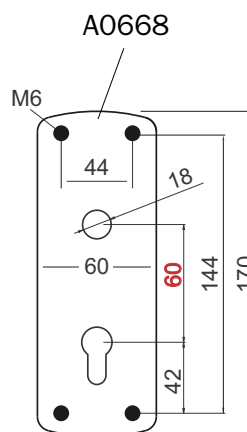

Colori e finiture disponibili / Colors and finishes available

Accessori / Accessories

N Nero / Black

KT018