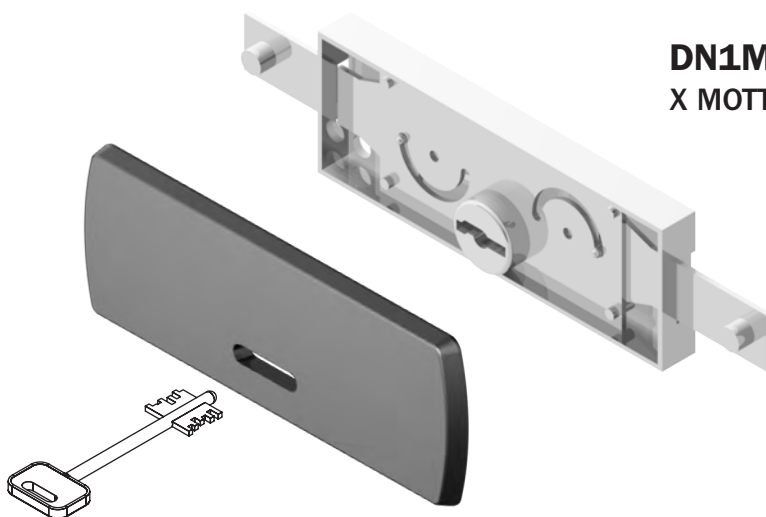

PROTEZIONI PER GARAGE E SERRANDE

Protectors for garage doors and roller shutters

DN12C00

- X ANTONIOLI
- X CERRUTI
- X CR
- X IDM
- X MOTTURA
- X POTENT
- X CISA
- X ISEO

DN1M00

X MOTTURA

DN1C00

- X ANTONIOLI
- X CERRUTI
- X CR
- X IDM
- X POTENT
- X CISA
- X ISEO