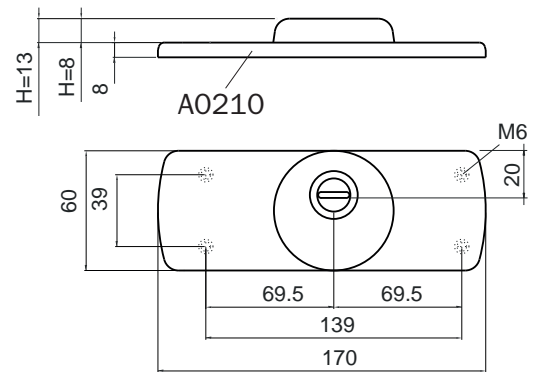

Protectors for garage doors and roller shutters

DN34P..

X FASEM
X ISEO
X PREFER
X CISA

DN24P..

H8

DN14P..

H13

Colori e finiture disponibili / Colors and finishes available