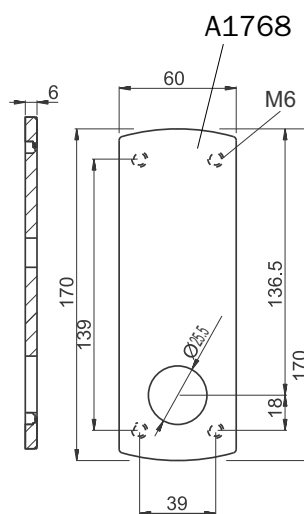

PROTEZIONI PER GARAGE E SERRANDE

Protectors for garage doors and roller shutters

DN60P

Colori e finiture disponibili / Colors and finishes available

Accessori / Accessories

N Nero / Black

KT018