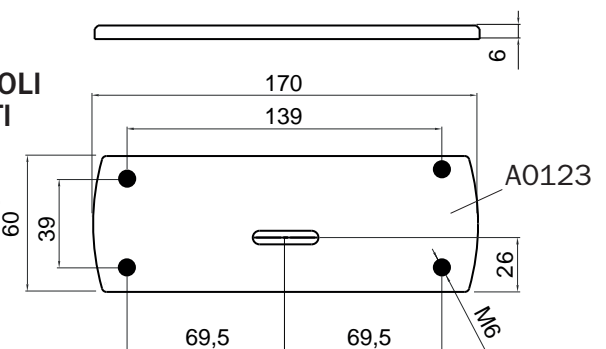

PROTEZIONI PER GARAGE E SERRANDE

Protectors for garage doors and roller shutters

DN12C00

- X ANTONIOLI
- X CERRUTI
- X CR
- X IDM
- X MOTTURA
- X POTENT
- X CISA
- X ISEO

DN1M00

X MOTTURA

DN1C00

- X ANTONIOLI
- X CERRUTI
- X CR
- X IDM
- X POTENT
- X CISA
- X ISEO