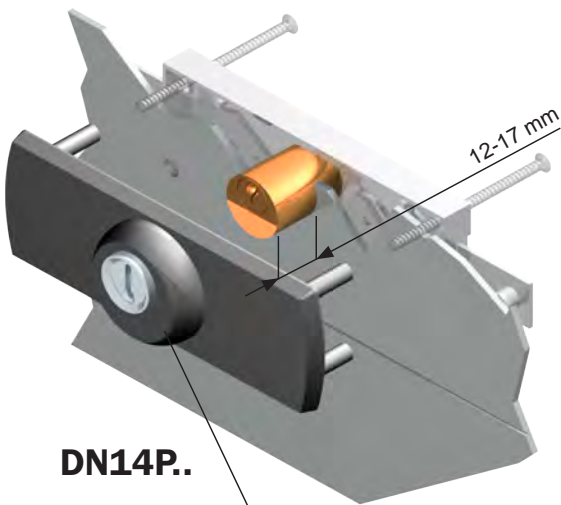

Protectors for garage doors and roller shutters

DN34P..

X FASEM
X ISEO
X PREFER
X CISA

DN24P..

H8

DN14P..

H13

Colori e finiture disponibili / Colors and finishes available