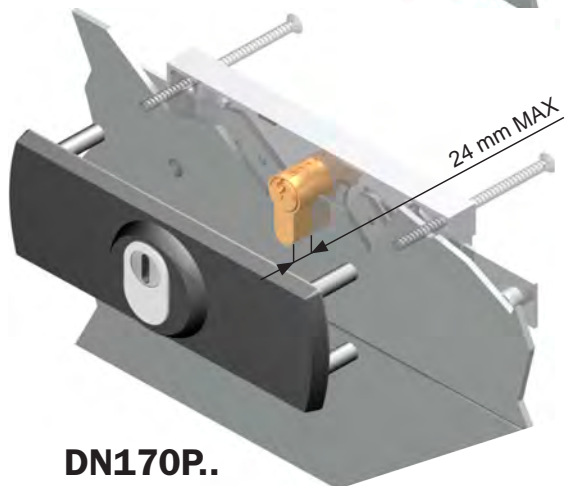

N Nero / Black

PROTEZIONI PER GARAGE E SERRANDE

Protectors for garage doors and roller shutters

DN37P..

DN27P..

DN170P..

X FASEM
X ISEO
X PREFER
X CISA

Colori e finiture disponibili / Colors and finishes available