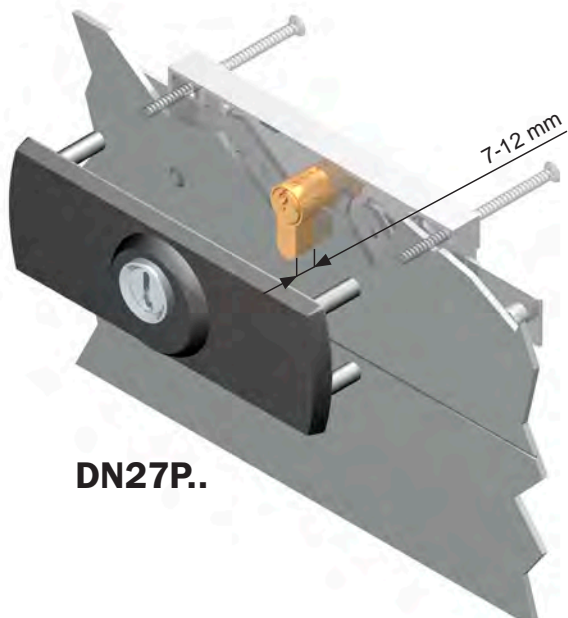

PROTEZIONI PER GARAGE E SERRANDE

Protectors for garage doors and roller shutters

DN27P..

X FASEM
X ISEO
X PREFER
X CISA

Colori e finiture disponibili / Colors and finishes available

N Nero / Black