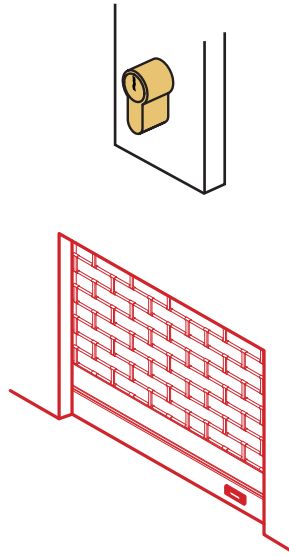

N Nero / Black

PROTEZIONI PER GARAGE E SERRANDE

Protectors for garage doors and roller shutters

DN37P..

DN27P..

DN170P..

X FASEM
X ISEO
X PREFER
X CISA

Colori e finiture disponibili / Colors and finishes available