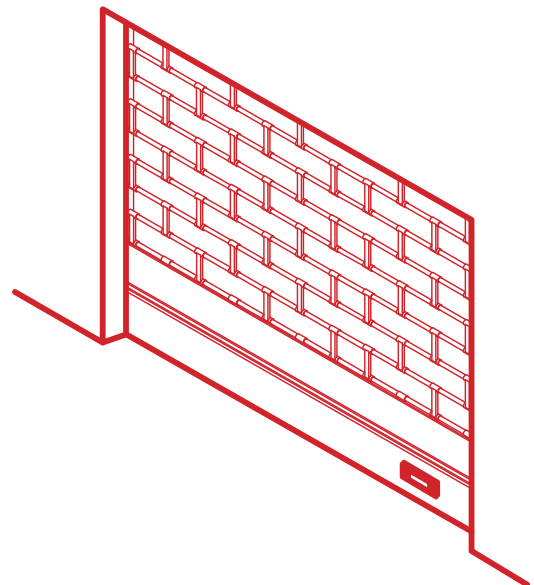

Protectors for garage doors and roller shutters

DN34P..

X FASEM
X ISEO
X PREFER
X CISA

DN24P..

H8

DN14P..

H13

Colori e finiture disponibili / Colors and finishes available