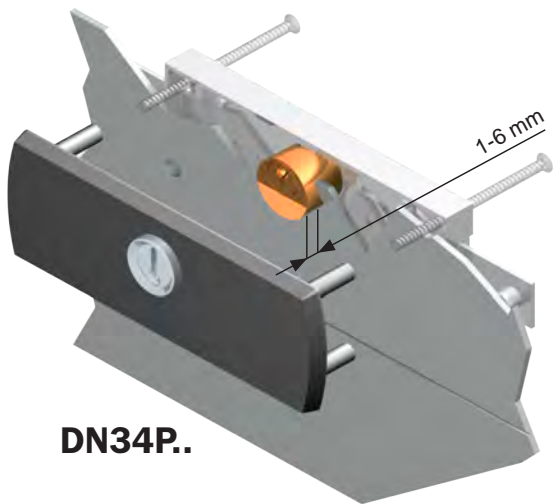

Protectors for garage doors and roller shutters

DN34P..

X FASEM
X ISEO
X PREFER
X CISA

DN24P..

H8

DN14P..

H13

Colori e finiture disponibili / Colors and finishes available