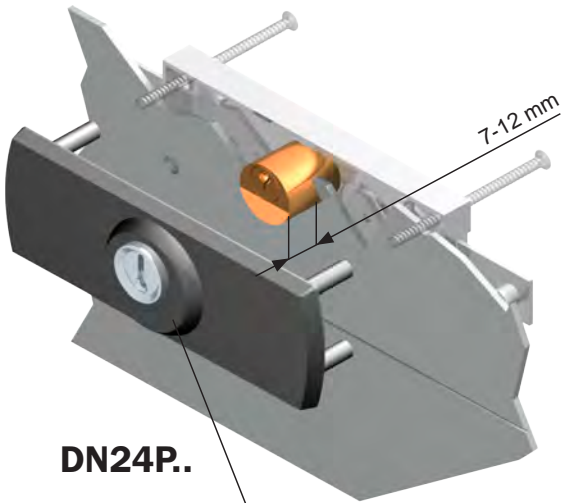

Protectors for garage doors and roller shutters

DN34P..

X FASEM
X ISEO
X PREFER
X CISA

DN24P..

H8

DN14P..

H13

Colori e finiture disponibili / Colors and finishes available