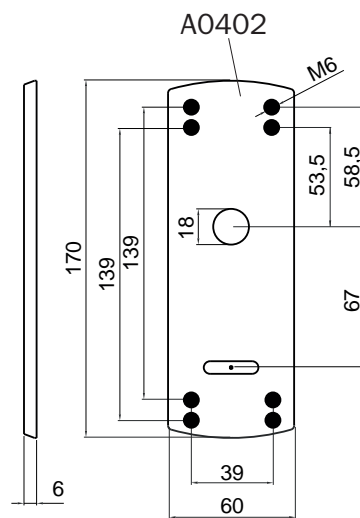

PROTEZIONI PER GARAGE E SERRANDE

Protectors for garage doors and roller shutters

DN12C00

- X ANTONIOLI
- X CERRUTI
- X CR
- X IDM
- X MOTTURA
- X POTENT
- X CISA
- X ISEO

DN1M00

X MOTTURA

DN1C00

- X ANTONIOLI
- X CERRUTI
- X CR
- X IDM
- X POTENT
- X CISA
- X ISEO