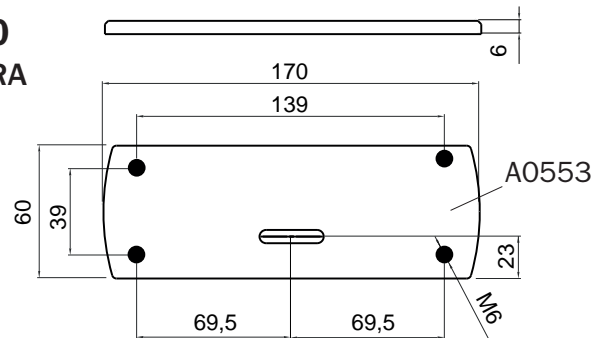

PROTEZIONI PER GARAGE E SERRANDE

Protectors for garage doors and roller shutters

DN12C00

- X ANTONIOLI
- X CERRUTI
- X CR
- X IDM
- X MOTTURA
- X POTENT
- X CISA
- X ISEO

DN1M00

X MOTTURA

DN1C00

- X ANTONIOLI
- X CERRUTI
- X CR
- X IDM
- X POTENT
- X CISA
- X ISEO