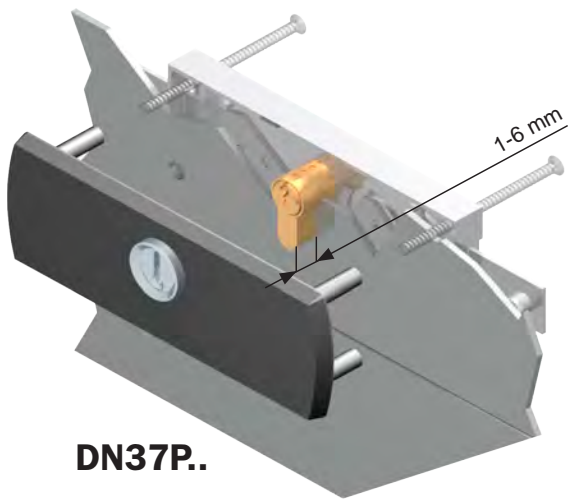

PROTEZIONI PER GARAGE E SERRANDE

Protectors for garage doors and roller shutters

DN37P..