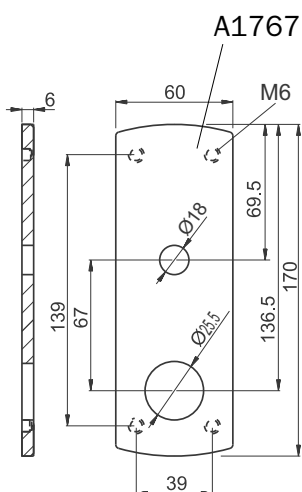

PROTEZIONI PER GARAGE E SERRANDE

Protectors for garage doors and roller shutters

DN52P

Colori e finiture disponibili / Colors and finishes available

Accessori / Accessories

N Nero / Black

KT018