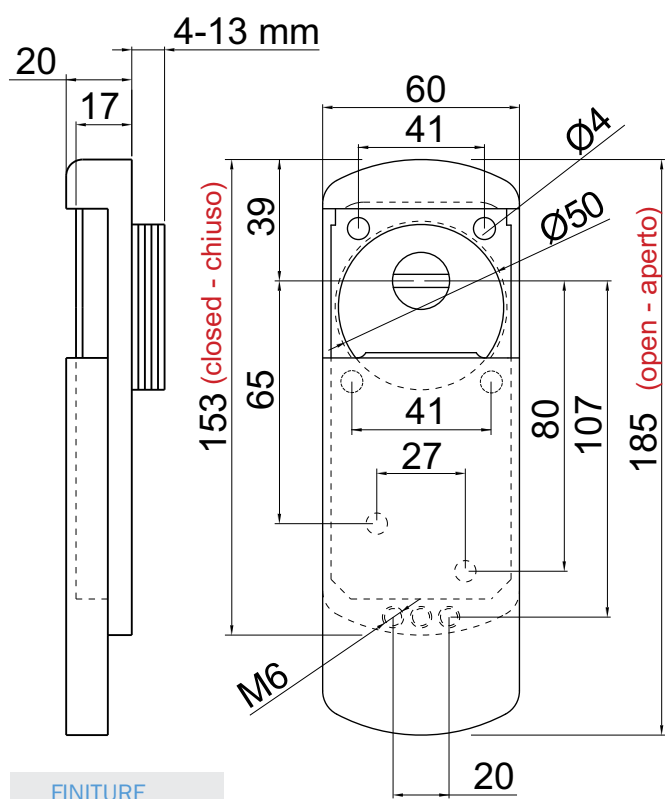

MG351 MINI F

FINITURE FINISHES

- Ⓒ Cromo lucido
Bright Chrome
- Ⓓ Cromo satinato
Satin Chrome
- ② PVD Ottone
PVD Brass

MG351NW

FINITURE FINISHES

- Ⓒ Cromo lucido
Bright Chrome
- Ⓓ Cromo satinato
Satin Chrome
- ② PVD Ottone
PVD Brass