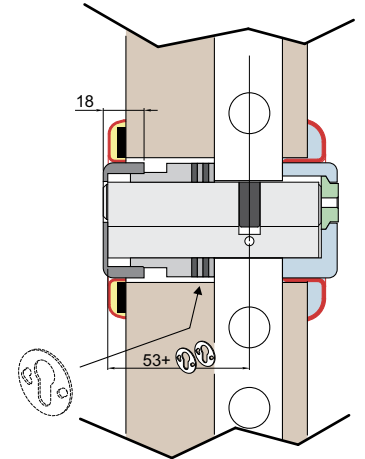

CONTRO DEF

CONTRO DEF

CD2000 (x viti M6)
CD2008 (x viti M8)
CD3000 x ATRA

CD2100 (x viti M6)
CD2108 (x viti M8)
CD3100 x ATRA

FINITURE / FINISHES

- C** Cromo lucido / Bright Chrome
- T** Cromo satinato / Satin Chrome
- OT** Ottone satinato / Satin Brass
- BS** Bronzo satinato / Satin Bronze
- B** Bronzo / Bronze
- 2** PVD Ottone / PVD Brass
- IT** Inox satinato / Stainless steel