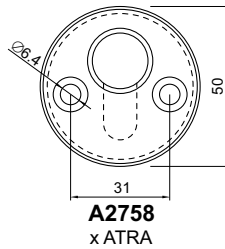

CONTRO DEF

CONTRO DEF

CD2000 (x viti M6)
CD2008 (x viti M8)
CD3000 x ATRA

CD2100 (x viti M6)
CD2108 (x viti M8)
CD3100 x ATRA

FINITURE / FINISHES

- C** Cromo lucido / Bright Chrome
- T** Cromo satinato / Satin Chrome
- OT** Ottone satinato / Satin Brass
- BS** Bronzo satinato / Satin Bronze
- B** Bronzo / Bronze
- 2** PVD Ottone / PVD Brass
- IT** Inox satinato / Stainless steel