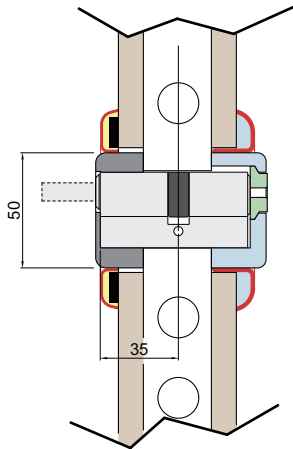

CONTRO DEF

CONTRO DEF

CD2000 (x viti M6)
CD2008 (x viti M8)
CD3000 x ATRA

CD2100 (x viti M6)
CD2108 (x viti M8)
CD3100 x ATRA

FINITURE / FINISHES

- C** Cromo lucido / Bright Chrome
- T** Cromo satinato / Satin Chrome
- OT** Ottone satinato / Satin Brass
- BS** Bronzo satinato / Satin Bronze
- B** Bronzo / Bronze
- 2** PVD Ottone / PVD Brass
- IT** Inox satinato / Stainless steel