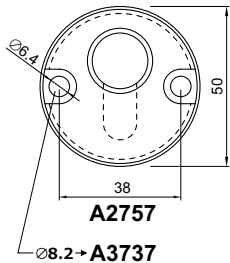

CONTRO DEF

CONTRO DEF

CD2000 (x viti M6)
CD2008 (x viti M8)
CD3000 x ATRA

CD2100 (x viti M6)
CD2108 (x viti M8)
CD3100 x ATRA

FINITURE / FINISHES

- C** Cromo lucido / Bright Chrome
- T** Cromo satinato / Satin Chrome
- OT** Ottone satinato / Satin Brass
- BS** Bronzo satinato / Satin Bronze
- B** Bronzo / Bronze
- 2** PVD Ottone / PVD Brass
- IT** Inox satinato / Stainless steel