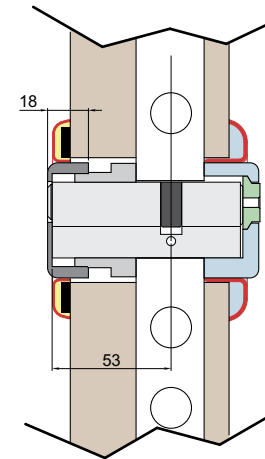

CONTRO DEF

CONTRO DEF

CD2000 (x viti M6)
CD2008 (x viti M8)
CD3000 x ATRA

CD2100 (x viti M6)
CD2108 (x viti M8)
CD3100 x ATRA

FINITURE / FINISHES

- C** Cromo lucido / Bright Chrome
- T** Cromo satinato / Satin Chrome
- OT** Ottone satinato / Satin Brass
- BS** Bronzo satinato / Satin Bronze
- B** Bronzo / Bronze
- 2** PVD Ottone / PVD Brass
- IT** Inox satinato / Stainless steel