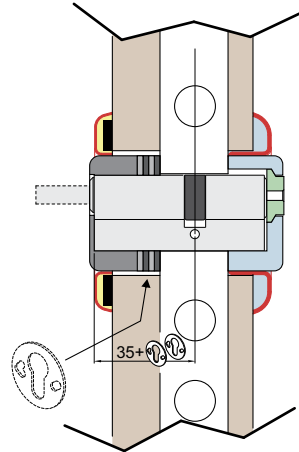

CONTRO DEF

CONTRO DEF

CD2000 (x viti M6)
CD2008 (x viti M8)
CD3000 x ATRA

CD2100 (x viti M6)
CD2108 (x viti M8)
CD3100 x ATRA

FINITURE / FINISHES

- C** Cromo lucido / Bright Chrome
- T** Cromo satinato / Satin Chrome
- OT** Ottone satinato / Satin Brass
- BS** Bronzo satinato / Satin Bronze
- B** Bronzo / Bronze
- 2** PVD Ottone / PVD Brass
- IT** Inox satinato / Stainless steel