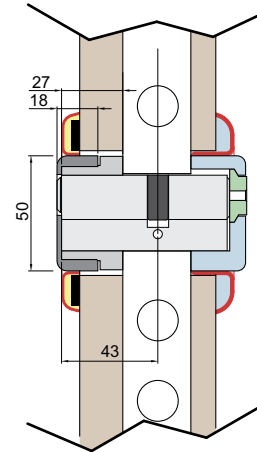

CONTRO DEF

CONTRO DEF

CD2000 (x viti M6)
CD2008 (x viti M8)
CD3000 x ATRA

CD2100 (x viti M6)
CD2108 (x viti M8)
CD3100 x ATRA

FINITURE / FINISHES

- C** Cromo lucido / Bright Chrome
- T** Cromo satinato / Satin Chrome
- OT** Ottone satinato / Satin Brass
- BS** Bronzo satinato / Satin Bronze
- B** Bronzo / Bronze
- 2** PVD Ottone / PVD Brass
- IT** Inox satinato / Stainless steel