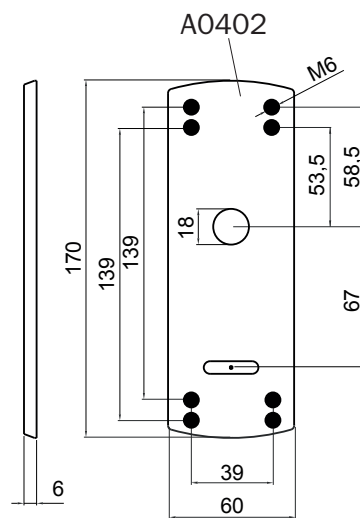

PROTEZIONI PER GARAGE E SERRANDE

Protectors for garage doors and roller shutters

DN12C00

- X ANTONIOLI
- X CERRUTI
- X CR
- X IDM
- X MOTTURA
- X POTENT
- X CISA
- X ISEO

DN1M00

X MOTTURA

DN1C00

- X ANTONIOLI
- X CERRUTI
- X CR
- X IDM
- X POTENT
- X CISA
- X ISEO