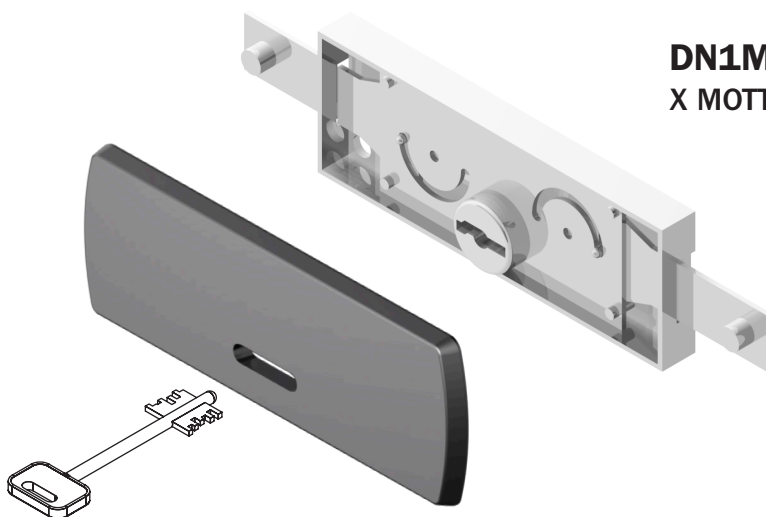

PROTEZIONI PER GARAGE E SERRANDE

Protectors for garage doors and roller shutters

DN12C00

- X ANTONIOLI
- X CERRUTI
- X CR
- X IDM
- X MOTTURA
- X POTENT
- X CISA
- X ISEO

DN1M00

X MOTTURA

DN1C00

- X ANTONIOLI
- X CERRUTI
- X CR
- X IDM
- X POTENT
- X CISA
- X ISEO