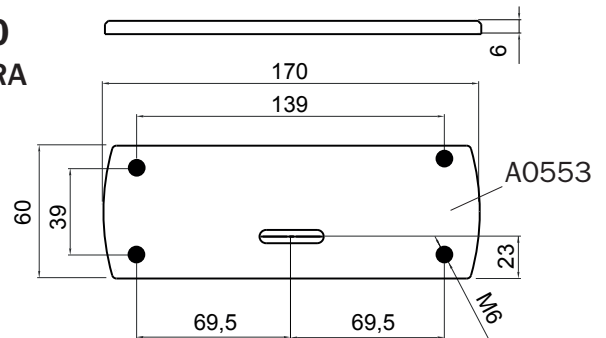

PROTEZIONI PER GARAGE E SERRANDE

Protectors for garage doors and roller shutters

DN12C00

- X ANTONIOLI
- X CERRUTI
- X CR
- X IDM
- X MOTTURA
- X POTENT
- X CISA
- X ISEO

DN1M00

X MOTTURA

DN1C00

- X ANTONIOLI
- X CERRUTI
- X CR
- X IDM
- X POTENT
- X CISA
- X ISEO