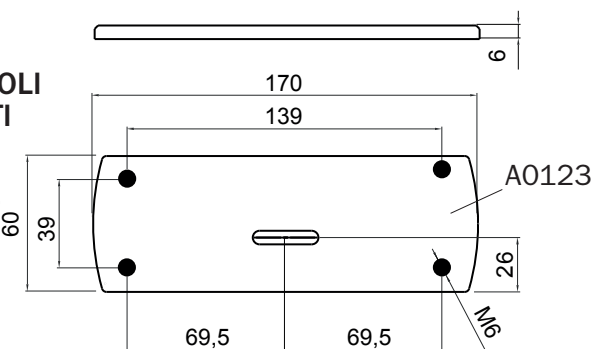

PROTEZIONI PER GARAGE E SERRANDE

Protectors for garage doors and roller shutters

DN12C00

- X ANTONIOLI
- X CERRUTI
- X CR
- X IDM
- X MOTTURA
- X POTENT
- X CISA
- X ISEO

DN1M00

X MOTTURA

DN1C00

- X ANTONIOLI
- X CERRUTI
- X CR
- X IDM
- X POTENT
- X CISA
- X ISEO