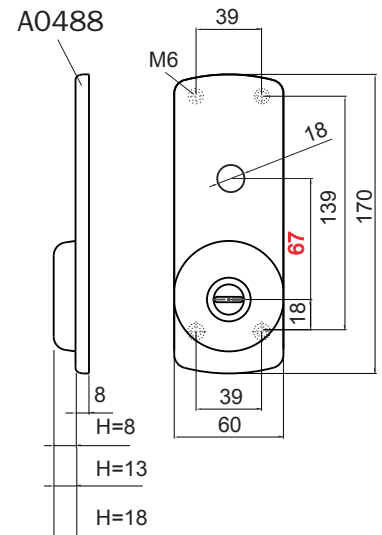

PROTEZIONI PER GARAGE E SERRANDE

Protectors for garage doors and roller shutters

- X FASEM
- X ISEO
- X PREFER
- X VIRO
- X CISA

DN42P..

Colori e finiture disponibili / Colors and finishes available

N Nero / Black

Accessori / Accessories