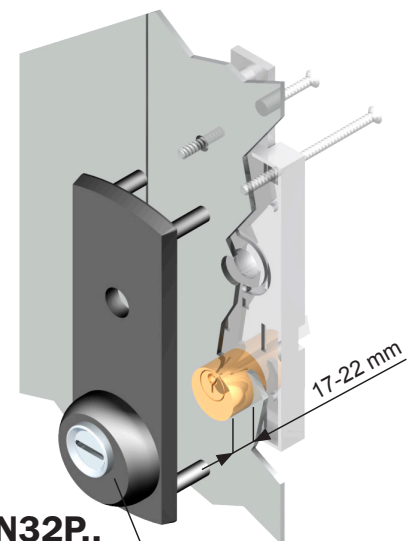

PROTEZIONI PER GARAGE E SERRANDE

Protectors for garage doors and roller shutters

DN19P..

DN22P..

- X FASEM
- X ISEO
- X PREFER
- X VIRO
- X CISA

KT018
OPTIONAL

DN42P..

DN32P..