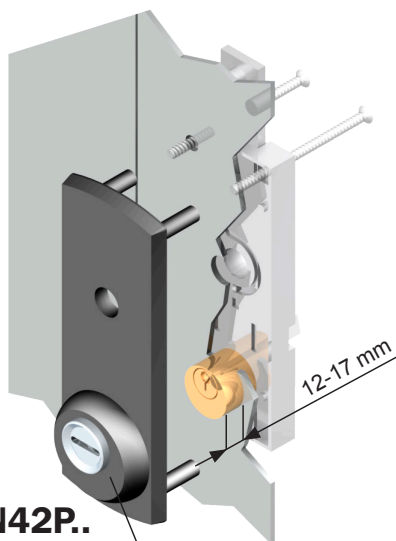

PROTEZIONI PER GARAGE E SERRANDE

Protectors for garage doors and roller shutters

DN19P..

DN22P..

- X FASEM
- X ISEO
- X PREFER
- X VIRO
- X CISA

KT018
OPTIONAL

DN42P..

DN32P..