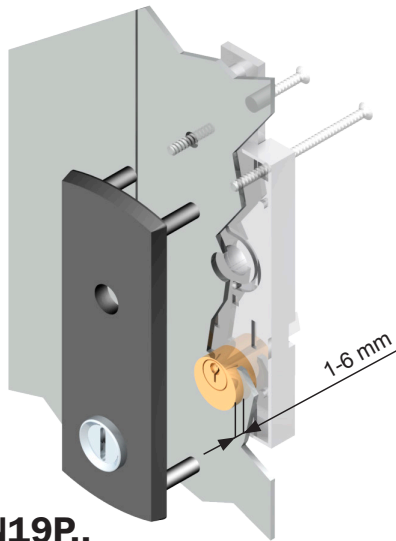

PROTEZIONI PER GARAGE E SERRANDE

Protectors for garage doors and roller shutters

DN19P..

DN22P..

- X FASEM
- X ISEO
- X PREFER
- X VIRO
- X CISA

KT018
OPTIONAL

DN42P..

DN32P..