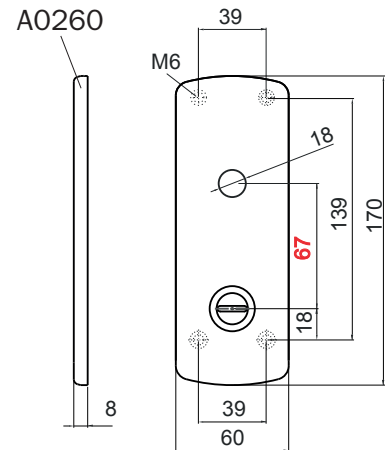

DN22P..

- X FASEM
- X ISEO
- X PREFER
- X VIRO
- X CISA