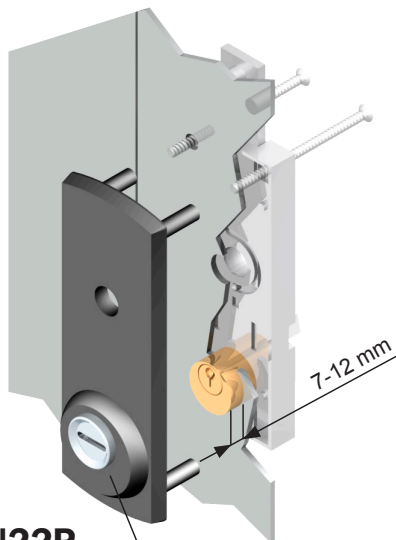

PROTEZIONI PER GARAGE E SERRANDE

Protectors for garage doors and roller shutters

DN19P..

DN22P..

- X FASEM
- X ISEO
- X PREFER
- X VIRO
- X CISA

KT018
OPTIONAL

DN42P..

DN32P..

H18

Colori e finiture disponibili / Colors and finishes available

N Nero / Black

Accessori / Accessories

KT018